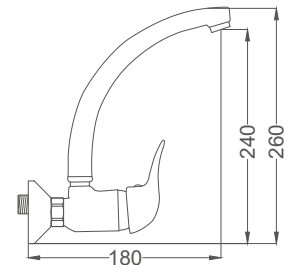

Lavatory Faucet

GMS Taharet Bataryası
Batterie d'Ablution
خلائط وضوء 10cm

Code / Kod: **BMK022**
Pieces in Cartoon / Koli: 12 Pcs