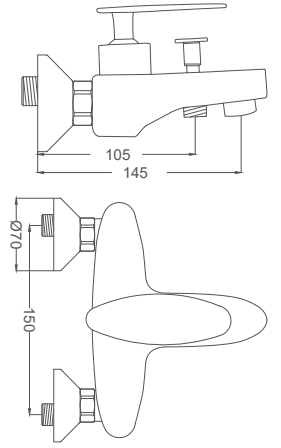

Bathroom Faucet

Banyo Bataryası
Batterie Salle de Bain
خلائط حمام

Code / Kod: **PRA103**

Pieces in Cartoon / Koli: **6 Pcs**

- 35mm Ceramic Cartridge