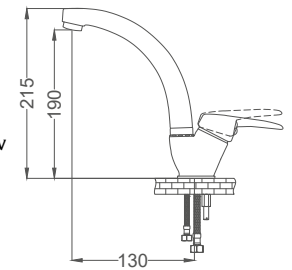

Swan Neck Kitchen Faucet

Kuşu Lavabo Bataryası
Batterie Cygne D'évier
خلاط مغسلة بجعة

Code / Kod: **SR229**

Pieces in Cartoon / Koli: 12 Pcs

- 35mm Ceramic Cartridge
- 50 Cm Flexible Connection
- Easy Installation With Single Screw
- Brass Tube