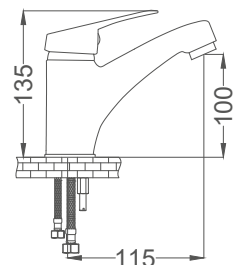

Basin Faucet

Yüksek Tip Lavabo Bataryası
Batterie de Lavabo
خلاط مغسلة

Code / Kod: **NRN203**
Pieces in Cartoon / Koli: **12 Pcs**

- 35mm Ceramic Cartridge
- 50 Cm Flexible Connection
- Easy Installation With Single Screw
- Single Brass Body