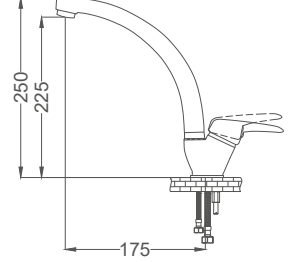

Swan Neck Kitchen Faucet

Kuşu Eviye Bataryası
Batterie Cygne D'évier
خلاط مجلى بجعة

Code / Kod: LA102

Pieces in Cartoon / Koli: 12 Pcs

- 35mm Ceramic Cartridge
- 50 Cm Flexible Connection
- Easy Installation With Single Screw