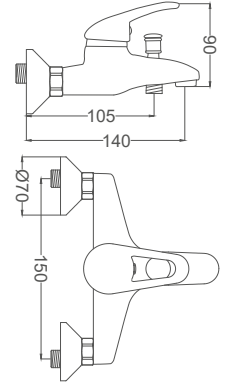

Bathroom Faucet

Banyo Bataryası
Batterie Salle de Bain
خلائ حمام

Code / Kod: RS220
Pieces in Cartoon / Koli: 12 Pcs

- 40mm Ceramic Cartridge
- Single Brass Body

Swan Neck Kitchen Faucet

Kuş Eviye Bataryası
Batterie Cygne D'évier
خلائ مجلى بجعة

Code / Kod: RS223
Pieces in Cartoon / Koli: 12 Pcs

- 40mm Ceramic Cartridge
- 50 Cm Flexible Connection
- Easy Installation With Single Screw
- Brass Tube

Basin Faucet

Lavabo Bataryası
Batterie de Lavabo
خلائ مغسلة

Code / Kod: RS114
Pieces in Cartoon / Koli: 12 Pcs

- 40mm Ceramic Cartridge
- Single Brass Body
- 50 Cm Flexible Connection

Swan Neck Kitchen Faucet

Kuş Lavabo Bataryası
Batterie Cygne D'évier
خلائ مغسلة بجعة

Code / Kod: RS229
Pieces in Cartoon / Koli: 12 Pcs

- 40mm Ceramic Cartridge
- 50 Cm Flexible Connection
- Easy Installation With Single Screw
- Brass Tube

Wall Kitchen Faucet

Aplik Eviye Bataryası
Batterie D'évier en Applique
خلائ مجلى شمعدان

Code / Kod: RS230
Pieces in Cartoon / Koli: 12 Pcs

- 40mm Ceramic Cartridge
- Single Brass Body
- Brass Tube