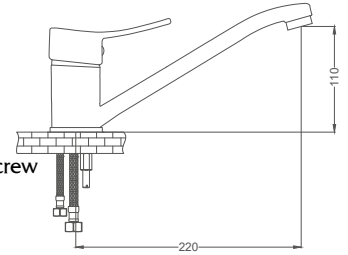

Kitchen Faucet

Gövdeden Dönerli Eviye Bataryası
Batterie Cygne D'évier
خلاط مجلى شمعدان

Code / Kod: **ASL104**
Pieces in Cartoon / Koli: 12 Pcs

- 40mm Ceramic Cartridge
- Single Brass Body
- 50 Cm Flexible Connection
- Easy Installation With Single Screw