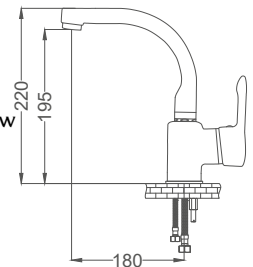

Swan Neck Kitchen Faucet

Siyah Altın Kuğu Lavabo Bataryası
Batterie Cygne D'évier
خلاط مغسلة بجة

Code / Kod: **ZM201**
Pieces in Cartoon / Koli: **12 Pcs**

- 40mm Ceramic Cartridge
- 50 Cm Flexible Connection
- Easy Installation With Single Screw