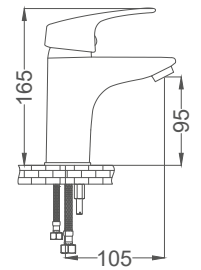

Bathroom Faucet

Banyo Bataryası
Batterie Salle de Bain
خلاط حمام

Code / Kod: **AKD103**

Pieces in Cartoon / Koli: 12 Pcs

- 40mm Ceramic Cartridge
- Single Brass Body

Swan Neck Kitchen Faucet

Kuşu Eviye Bataryası
Batterie Cygne D'évier
خلاط مجلى بجعة

Code / Kod: **AKD102**

Pieces in Cartoon / Koli: 12 Pcs

- 40mm Ceramic Cartridge
- 50 Cm Flexible Connection
- Easy Installation With Single Screw
- Moving Aerator

Basin Faucet

Lavabo Bataryası
Batterie de Lavabo
خلاط مغسلة

Code / Kod: **AKD100**

Pieces in Cartoon / Koli: 12 Pcs

- 40mm Ceramic Cartridge
- 50 Cm Flexible Connection
- Easy Installation With Single Screw

Swan Neck Kitchen Faucet

Kuşu Lavabo Bataryası
Batterie Cygne D'évier
خلاط مغسلة بجعة

Code / Kod: **AKD101**

Pieces in Cartoon / Koli: 12 Pcs

- 40mm Ceramic Cartridge
- 50 Cm Flexible Connection
- Easy Installation With Single Screw
- Moving Aerator