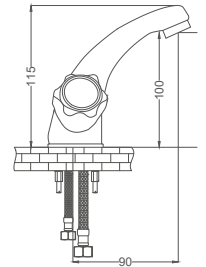

Eagle Faucet

Kartal Lavabo Batarya
Batterie de Lavabo
خلط نسر

Code / Kod: UZYZ204

Pieces in Cartoon / Koli: 12 Pcs

- 50 Cm Flexible Connection

Basin Faucet - Fixed

Sabit Lavabo Bataryası
Batterie de Lavabo - Fixé
خلط مغسلة - ثابت

Code / Kod: UZYZ202

Pieces in Cartoon / Koli: 12 Pcs