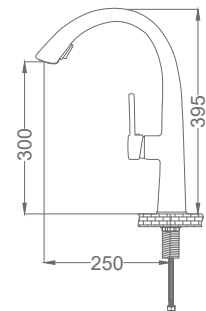

Neck Kitchen Faucet

Spiralli Eviye Bataryası (Bakır Altın Renkli)
Batterie Cygne D'évier
خلاط مجلى بجعة

Code / Kod: DVA008
Pieces in Cartoon / Koli: 6 Pcs

- 35mm Ceramic Cartridge
- Single Brass Body
- 50 Cm Flexible Connection
- Easy Installation With Single Screw
- Nelon Hose