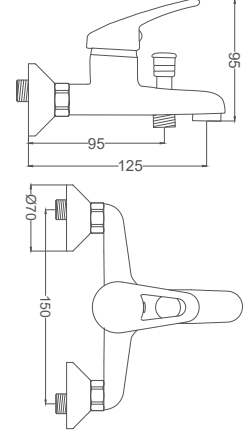

Bathroom Faucet

Banyo Bataryası
Batterie Salle de Bain
خلاط حمام

Code / Kod: **NRN103**
Pieces in Cartoon / Koli: **12 Pcs**

- 35mm Open-Close Cartridge
- Single Brass Body

Swan Neck Kitchen Faucet

Kuğu Eviye Bataryası
Batterie Cygne D'évier
خلاط مجلى بجمعة

Code / Kod: **NRN102**
Pieces in Cartoon / Koli: **12 Pcs**

- 35mm Ceramic Cartridge
- 50 Cm Flexible Connection
- Easy Installation With Single Screw

Swan Neck Kitchen Faucet

Kuğu Lavabo Bataryası
Batterie Cygne D'évier
خلاط مغسلة بجمعة

Code / Kod: **NRN101**
Pieces in Cartoon / Koli: **12 Pcs**

- 35mm Ceramic Cartridge
- 50 Cm Flexible Connection
- Easy Installation With Single Screw

Basin Faucet

Yüksek Tip Lavabo Bataryası
Batterie de Lavabo
خلاط مغسلة

Code / Kod: **NRN203**
Pieces in Cartoon / Koli: **12 Pcs**

- 35mm Ceramic Cartridge
- 50 Cm Flexible Connection
- Easy Installation With Single Screw
- Single Brass Body