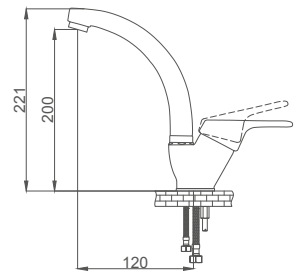

Swan Neck Kitchen Faucet

Kuş Lavabo Bataryası
Batterie Cygne D'évier
خلائ مغسلة بجعة

Code / Kod: RS229
Pieces in Cartoon / Koli: 12 Pcs

- 40mm Ceramic Cartridge
- 50 Cm Flexible Connection
- Easy Installation With Single Screw
- Brass Tube

Wall Kitchen Faucet

Aplik Eviye Bataryası
Batterie D'évier en Applique
خلائ مجلى شمعدان

Code / Kod: RS230
Pieces in Cartoon / Koli: 12 Pcs

- 40mm Ceramic Cartridge
- Single Brass Body
- Brass Tube