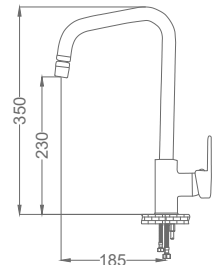

Neck Kitchen Faucet

Yatık Eviye Bataryası
Batterie Cygne D'évier
خلاط مجلى بجة

Code / Kod: ZRV104
Pieces in Cartoon / Koli: 12 Pcs

- 35mm Ceramic Cartridge
- 50 Cm Flexible Connection
- Easy Installation With Single Screw