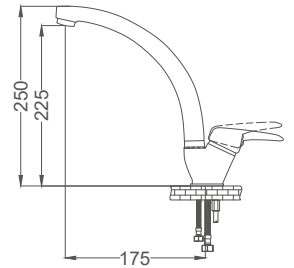

Swan Neck Kitchen Faucet

Kuşu Lavabo Bataryası
Batterie Cygne D'évier
خلاط مغسلة بجعة

Code / Kod: LA101

Pieces in Cartoon / Koli: 12 Pcs

- 35mm Ceramic Cartridge
- 50 Cm Flexible Connection
- Easy Installation With Single Screw