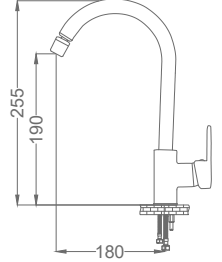

- 35mm Ceramic Cartridge
- 50 Cm Flexible Connection
- Easy Installation With Single Screw
- Moving Aerator

Basin Faucet

Lavabo Bataryası
Batterie de Lavabo
خلاط مغسلة

Code / Kod: ZRV100
Pieces in Cartoon / Koli: 12 Pcs