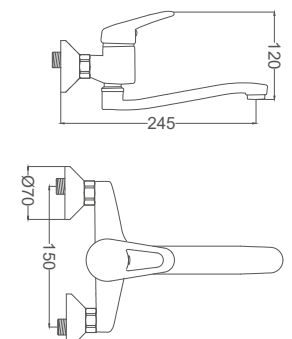

Wall Kitchen Faucet

Aplik Eviye Bataryası
Batterie D'évier en Applique
خلاط مجلى شمعدان

Code / Kod: **SR237**

Pieces in Cartoon / Koli: 12 Pcs

- 35mm Ceramic Cartridge
- Single Brass Body
- Brass Tube