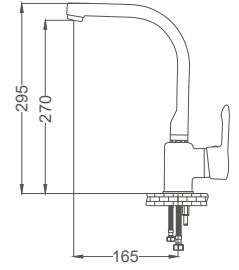

Swan Neck Kitchen Faucet

Kuğu Eviye Bataryası
Batterie Cygne D'évier
خلاط مجلى بجعة

Code / Kod: **ASM102**

Pieces in Cartoon / Koli: **12 Pcs**

- 40mm Ceramic Cartridge
- 50 Cm Flexible Connection
- Easy Installation With Single Screw
- Moving Aerator