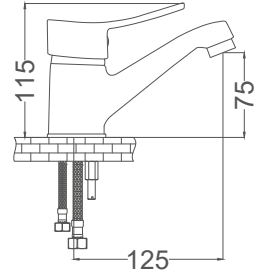

Swan Neck Kitchen Faucet

Kuğu Lavabo Bataryası
Batterie Cygne D'évier
خلاط مغسلة بجعة

- 40mm Ceramic Cartridge
- Single Body, Brass Tube
- 50 Cm Flexible Connection
- Easy Installation With Single Screw

Code / Kod: ASL101

Pieces in Cartoon / Koli: 12 Pcs