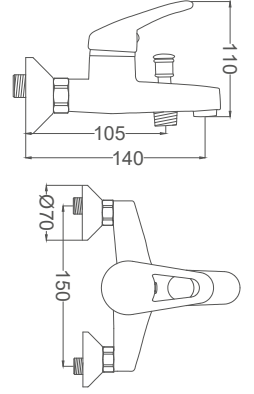

Bathroom Faucet

Banyo Bataryası
Batterie Salle de Bain
خلاط حمام

Code / Kod: BL334

Pieces in Cartoon / Koli: 12 Pcs

- 40mm Ceramic Cartridge
- Single Brass Body

Swan Neck Kitchen Faucet

Kuğu Eviye Bataryası
Batterie Cygne D'évier
خلاط مجلى بجعة

Code / Kod: BL332

Pieces in Cartoon / Koli: 12 Pcs

- 40mm Ceramic Cartridge
- 50 Cm Flexible Connection
- Easy Installation With Single Screw
- Brass Tube

Basin Faucet

Lavabo Bataryası
Batterie de Lavabo
خلاط مغسلة

Code / Kod: BL330

Pieces in Cartoon / Koli: 12 Pcs

- 40mm Ceramic Cartridge
- Single Brass Body
- 50 Cm Flexible Connection
- Easy Installation With Single Screw

Swan Neck Kitchen Faucet

Kuğu Lavabo Bataryası
Batterie Cygne D'évier
خلاط مغسلة بجعة

Code / Kod: BL331

Pieces in Cartoon / Koli: 12 Pcs

- 40mm Ceramic Cartridge
- 50 Cm Flexible Connection
- Easy Installation With Single Screw
- Brass Casting Tube