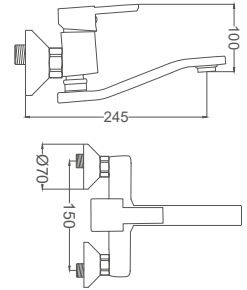

Neck Kitchen Faucet

Perlatörlü Eviye Bataryası
Batterie Cygne D'évier
خلاط مجلى بجعة

Code / Kod: **EL245**

Pieces in Cartoon / Koli: **6 Pcs**

- 35mm Ceramic Cartridge
- Easy Installation With Single Screw
- 50 Cm Flexible Connection
- Single Brass Body