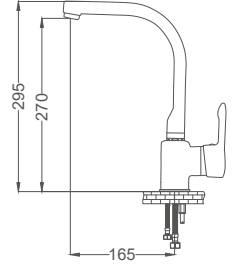

- 40mm Ceramic Cartridge
- Single Brass Body

Swan Neck Kitchen Faucet

Kuşu Eviye Bataryası
Batterie Cygne D'évier
خلاط مجلى بجعة

Code / Kod: ZM102
Pieces in Cartoon / Koli: 12 Pcs

- 40mm Ceramic Cartridge
- 50 Cm Flexible Connection
- Easy Installation With Single Screw