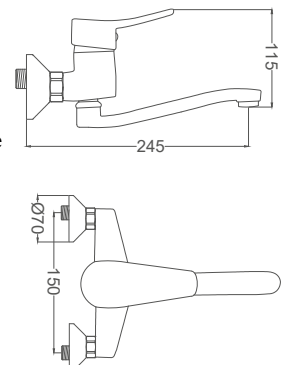

Wall Kitchen Faucet

Aplik Eviye Bataryası
Batterie D'évier en Applique
خلائم مجلى شمعدان

Code / Kod: **GRN505**
Pieces in Cartoon / Koli: 6 Pcs

- 40mm Ceramic Cartridge
- Single Body, Brass Casting, Brass Tube