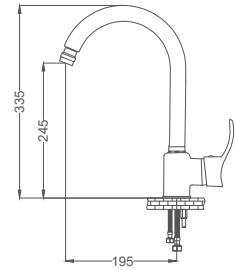

Swan Neck Kitchen Faucet

Beyaz Krom Kuğu Eviye Bataryası
Batterie Cygne D'évier
خلاط مجلى بجة

Code / Kod: **AKD402-K**
Pieces in Cartoon / Koli: 12 Pcs

- 40mm Ceramic Cartridge
- 50 Cm Flexible Connection
- Easy Installation With Single Screw
- Moving Aerator