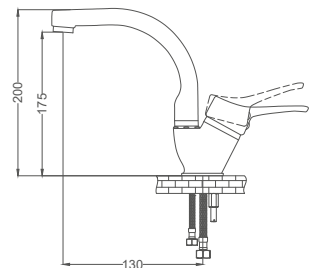

Swan Neck Kitchen Faucet

Kuğu Lavabo Bataryası
Batterie Cygne D'évier
خلاط مغسلة بجعة

Code / Kod: **ASF131**
Pieces in Cartoon / Koli: 12 Pcs

- 40mm Ceramic Cartridge
- 50 Cm Flexible Connection
- Easy Installation With Single Screw
- Moving Aerator