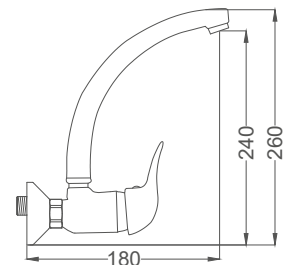

Wall Kitchen Faucet - UP

Ters Aplik Eviye Bataryası
Batterie D'évier en Applique
خراط مجلى شمعدان

Code / Kod: **SER112**
Pieces in Cartoon / Koli: 12 Pcs

- 40mm Ceramic Cartridge
- Single Brass Body