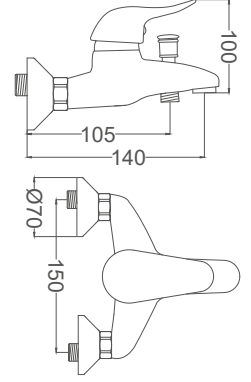

Bathroom Faucet

Banyo Bataryası
Batterie Salle de Bain
خلاط حمام

Code / Kod: **SER103**
Pieces in Cartoon / Koli: 12 Pcs

- 40mm Ceramic Cartridge
- Single Brass Body

Swan Neck Kitchen Faucet

Kuşu Eviye Bataryası
Batterie Cygne D'évier
خلاط مجلى بجعة

Code / Kod: **SER102**
Pieces in Cartoon / Koli: 12 Pcs

- 40mm Ceramic Cartridge
- Single Brass Body
- 50 Cm Flexible Connection
- Easy Installation With Single Screw

High Type Faucet

Yüksek Tip Lavabo Bataryası
Batterie de Lavabo
خلاط مغسلة

Code / Kod: **SER114**
Pieces in Cartoon / Koli: 12 Pcs

- 40mm Ceramic Cartridge
- Single Brass Body
- 50 Cm Flexible Connection
- Easy Installation With Single Screw

Swan Neck Kitchen Faucet

Kuşu Lavabo Bataryası
Batterie Cygne D'évier
خلاط مغسلة بجعة

Code / Kod: **SER101**
Pieces in Cartoon / Koli: 12 Pcs

- 40mm Ceramic Cartridge
- Single Brass Body
- 50 Cm Flexible Connection
- Easy Installation With Single Screw

Wall Kitchen Faucet

Aplik Eviye Bataryası
Batterie D'évier en Applique
خلاط مجلى شمعدان

Code / Kod: **SER106**
Pieces in Cartoon / Koli: 12 Pcs

- 40mm Ceramic Cartridge
- Single Brass Body
- Brass Tube