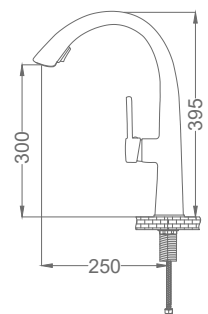

WARRANTY 2 YEARS

Please note that, chemical cleaners are harmful for the faucets chrome, therefore usage of these chemicals will be bypassing the warranty.