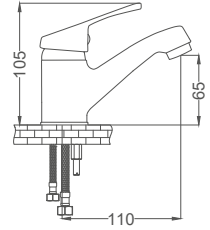

Basin Faucet

Lavabo Bataryası
Batterie de Lavabo
خلاط مغسلة

Code / Kod: **SR231**

Pieces in Cartoon / Koli: 12 Pcs

- 35mm Ceramic Cartridge
- Single Brass Body
- Easy Installation With Single Screw
- 50 Cm Flexible Connection