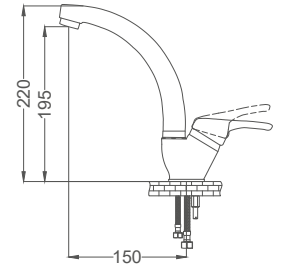

Swan Neck Kitchen Faucet

Kuşu Lavabo Bataryası
Batterie Cygne D'évier
خلائط مغسلة بجعة

Code / Kod: **SRN101**
Pieces in Cartoon / Koli: 12 Pcs

- 35mm Ceramic Cartridge
- 50 Cm Flexible Connection
- Easy Installation With Single Screw