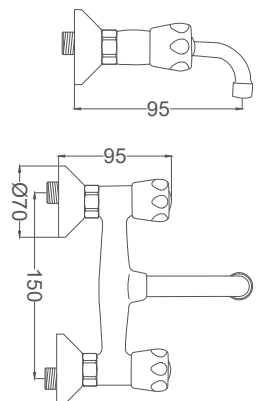

Swan Neck Faucet

Kuğu Eviye Batarya
Batterie Cygne de
خلائط مغسلة بجعة

Code / Kod: **BK005**
Pieces in Cartoon / Koli: **12 Pcs**

- 50 Cm Flexible Connection
- Easy Installation With Single Screw

Bathroom Faucet

Dönerli Lavabo Bataryası
Batterie de Lavabo
خلائط مجلی دوار

Code / Kod: **BK009**
Pieces in Cartoon / Koli: **12 Pcs**

Eagle Faucet

Kartal Lavabo Batarya
Batterie de Lavabo
خلائط نسر

Code / Kod: **BK004**
Pieces in Cartoon / Koli: **12 Pcs**

- 50 Cm Flexible Connection

Basin Faucet - Fixed

Sabit Lavabo Bataryası
Batterie de Lavabo - Fixé
خلائط مغسلة - ثابت

Code / Kod: **BK003**
Pieces in Cartoon / Koli: **12 Pcs**