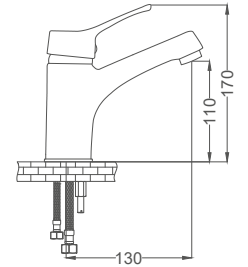

High Type Faucet

Yüksek Tip Lavabo Bataryası
Batterie de Lavabo
خلاط مغسلة

Code / Kod: **ASF114**
Pieces in Cartoon / Koli: 12 Pcs

- 40mm Ceramic Cartridge
- Single Brass Body
- 50 Cm Flexible Connection
- Easy Installation With Single Screw