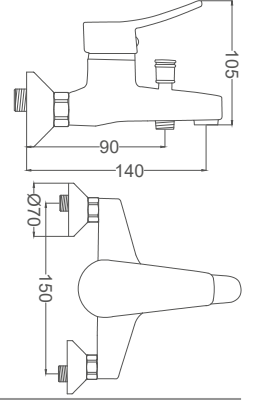

Swan Neck Kitchen Faucet

Kuğu Eviye Bataryası
Batterie Cygne D'évier
خلاط مجلى بجعة

- 40mm Ceramic Cartridge
- Single Brass Body
- 50 Cm Flexible Connection
- Easy Installation With Single Screw

Code / Kod: ASL102

Pieces in Cartoon / Koli: 12 Pcs