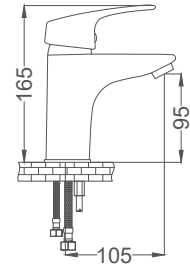

Basin Faucet

Lavabo Bataryası
Batterie de Lavabo
خلائ مغسلة

Code / Kod: RS114
Pieces in Cartoon / Koli: 12 Pcs

- 40mm Ceramic Cartridge
- Single Brass Body
- 50 Cm Flexible Connection