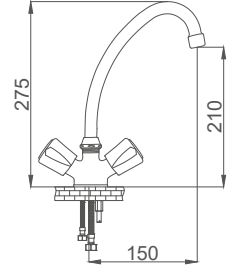

Swan Neck Faucet

Kuğu Eviye Batarya
Batterie Cygne de
خلائط مغسلة بجعة

Code / Kod: **AYL205**

Pieces in Cartoon / Koli: 12 Pcs

- 50 Cm Flexible Connection
- Easy Installation With Single Screw