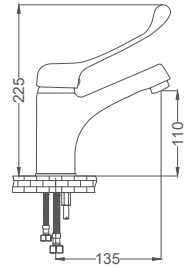

Industrial Kitchen Faucet

Endüstriyel Eviye Bataryası
Batterie de Cuisine
خلائط مطبخ مزدوج صناعي

Code / Kod: CM105

Pieces in Cartoon / Koli: 6 Pcs

- 35mm Ceramic Cartridge
- Brass Tube, Brass Body
- 50 Cm Flexible Connection
- Easy Installation With Single Screw