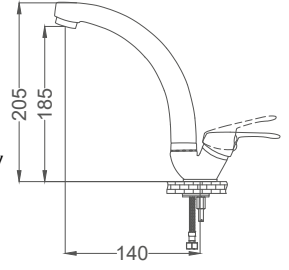

Single Entrance Tabletop Basin Faucet

Tek Girişli Mermer Üstü Lavabo Bataryası
Batterie de Lavabo - Unique Sur Marbre
خلاط مغسلة - رخام فوقه فردي

Code / Kod: **SR241**

Pieces in Cartoon / Koli: 30 Pcs

- 25mm Open-Close Cartridge
- Brass Body
- 50 Cm Flexible Connection
- Easy Installation With Single Screw