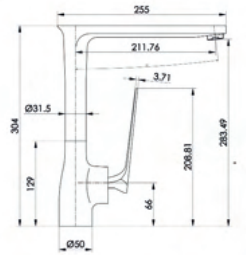

- 35mm Ceramic Cartridge
- Brass Casting Tube
- 50 Cm Flexible Connection
- With Tail Installation Part

Basin Faucet

Lavabo Bataryası
Batterie de Lavabo
خلاط مغسلة

Code / Kod: **MRY100**
Pieces in Cartoon / Koli: 6 Pcs