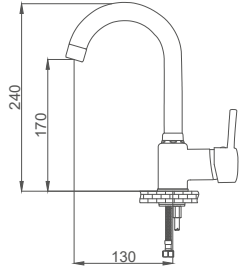

Swan Neck Kitchen Faucet

Kuğu Lavabo Bataryası
Batterie Cygne D'évier
خلائط مغسلة بجعة

Code / Kod: **CM108**

Pieces in Cartoon / Koli: 12 Pcs

- 35mm Ceramic Cartridge
- Easy Installation With Single Screw
- 50 Cm Flexible Connection
- Single Brass Body