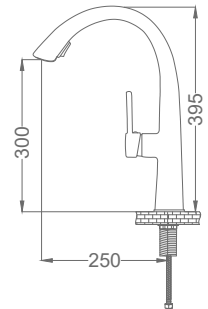

Neck Kitchen Faucet

Eviye Bataryası (Bronz Renkli)
Batterie Cygne D'évier
خلاط مجلى بجعة

Code / Kod: **DVA003**
Pieces in Cartoon / Koli: 6 Pcs

- 35mm Ceramic Cartridge
- Single Brass Body
- 50 Cm Flexible Connection
- Easy Installation With Single Screw
- Nelon Hose

Neck Kitchen Faucet

Krom Spiralli Eviye Bataryası
Batterie Cygne D'évier
خلاط مجلى بجعة

Code / Kod: **DVA004**
Pieces in Cartoon / Koli: 6 Pcs

- 35mm Ceramic Cartridge
- Single Brass Body
- 50 Cm Flexible Connection
- Easy Installation With Single Screw
- Nelon Hose