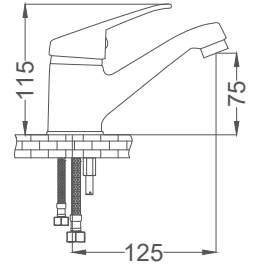

Basin Faucet

Lavabo Bataryası
Batterie de Lavabo
خلاط مغسلة

Code / Kod: BL330

Pieces in Cartoon / Koli: 12 Pcs

- 40mm Ceramic Cartridge
- Single Brass Body
- 50 Cm Flexible Connection
- Easy Installation With Single Screw