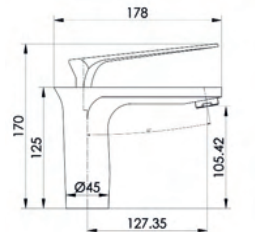

- 35mm Ceramic Cartridge
- Brass Casting Tube
- 50 Cm Flexible Connection
- With Tail Installation Part

Basin Faucet

Lavabo Bataryası
Batterie de Lavabo
خلاط مغسلة

Code / Kod: **MRY100**
Pieces in Cartoon / Koli: 6 Pcs

- 35mm Ceramic Cartridge
- Brass Casting Tube
- 50 Cm Flexible Connection
- With Tail Installation Part

WARRANTY 2 YEARS

Bathroom Faucet

Banyo Bataryası
Batterie Salle de Bain
خلاط حمام

Code / Kod: **PLN501**
Pieces in Cartoon / Koli: 6 Pcs