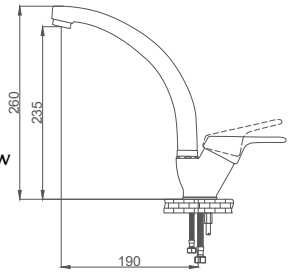

- 40mm Ceramic Cartridge
- Single Brass Body
- 50 Cm Flexible Connection
- Easy Installation With Single Screw

Code / Kod: ASL102

Pieces in Cartoon / Koli: 12 Pcs

Basin Faucet

Lavabo Bataryası
Batterie de Lavabo
خلاط مغسلة