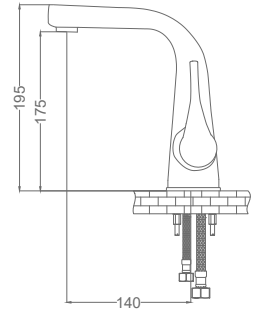

Bathroom Faucet

Banyo Bataryası
Batterie Salle de Bain
خلاط حمام

Code / Kod: **PLN501**
Pieces in Cartoon / Koli: 6 Pcs

- 35mm Ceramic Cartridge
- Single Brass Body

Kitchen Faucet

Eviye Bataryası
Batterie Cygne D'évier
خلاط مجلى شمعدان

Code / Kod: **PLN502**
Pieces in Cartoon / Koli: 6 Pcs

- 35mm Ceramic Cartridge
- 50 Cm Flexible Connection
- Brass Tube

Basin Faucet

Lavabo Bataryası
Batterie de Lavabo
خلاط مغسلة

Code / Kod: **PLN503**
Pieces in Cartoon / Koli: 6 Pcs

- 35mm Ceramic Cartridge
- Single Brass Body
- 50 Cm Flexible Connection