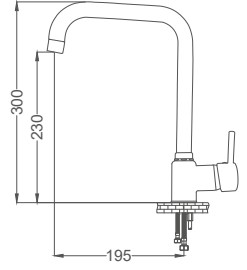

Kitchen Faucet

Eviye Bataryası
Batterie Cygne D'évier
خلائط مجلى شمعدان

Code / Kod: **CM107**

Pieces in Cartoon / Koli: 12 Pcs

- 35mm Ceramic Cartridge
- Easy Installation With Single Screw
- 50 Cm Flexible Connection
- Single Brass Body