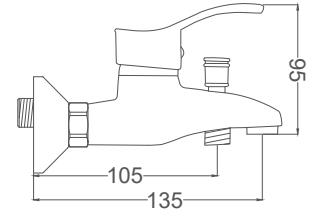

WARRANTY 2 YEARS

Bathroom Faucet

Banyo Bataryası
Batterie Salle de Bain
خلاط حمام

Code / Kod: **AKD103**

Pieces in Cartoon / Koli: 12 Pcs

- 40mm Ceramic Cartridge
- Single Brass Body

Swan Neck Kitchen Faucet