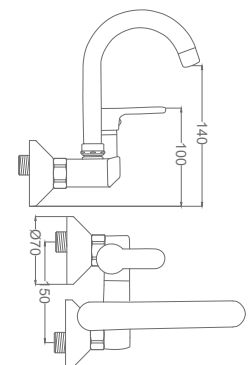

Wall Kitchen Faucet

Aplik Eviye Bataryası
Batterie D'évier en Applique
خلاط مجلى شمعدان

Code / Kod: **OMG106**

Pieces in Cartoon / Koli: 6 Pcs

- 40mm Ceramic Cartridge
- Single Brass Body