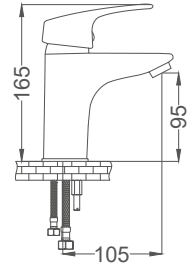

Basin Faucet

Beyaz Krom Lavabo Bataryası
Batterie de Lavabo
خلاط مغسلة

Code / Kod: **AKD400-K**
Pieces in Cartoon / Koli: 12 Pcs

- 40mm Ceramic Cartridge
- 50 Cm Flexible Connection
- Easy Installation With Single Screw