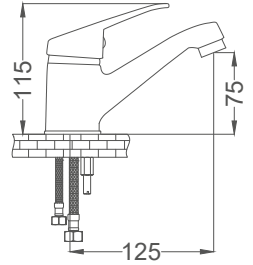

Basin Faucet

Lavabo Bataryası
Batterie de Lavabo
خلائ مغسلة

Code / Kod: **BMK014**

Pieces in Cartoon / Koli: 12 Pcs

- 40mm Ceramic Cartridge
- Single Brass Body
- 50 Cm Flexible Connection