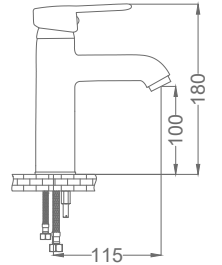

Basin Faucet

Lavabo Bataryası
Batterie de Lavabo
خلاط مغسلة

Code / Kod: ZRV100
Pieces in Cartoon / Koli: 12 Pcs

- 35mm Ceramic Cartridge
- Single Brass Body
- 50 Cm Flexible Connection
- Easy Installation With Single Screw