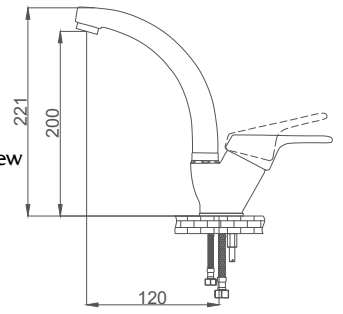

Swan Neck Kitchen Faucet

Kuşu Lavabo Bataryası
Batterie Cygne D'évier
خلائ مغسلة بجعة

Code / Kod: **BMK015**

Pieces in Cartoon / Koli: 12 Pcs

- 40mm Ceramic Cartridge
- 50 Cm Flexible Connection
- Easy Installation With Single Screw
- Brass Tube