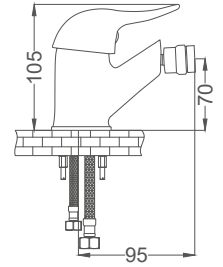

Bidet Faucet

Bide Bataryası
Batterie de Bidet
خراط جلاس

Code / Kod: **SER107**
Pieces in Cartoon / Koli: 12 Pcs

- 40mm Ceramic Cartridge
- 50 Cm Flexible Connection
- Single Brass Body
- Moving Aerator