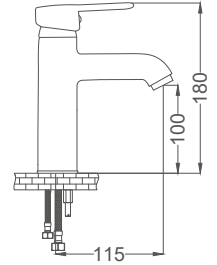

Siyah Altın Lavabo Bataryası
Batterie de Lavabo

خلاط مغسلة

Code / Kod: **ZRV200**

Pieces in Cartoon / Koli: **12 Pcs**

- 35mm Ceramic Cartridge
- Single Brass Body
- 50 Cm Flexible Connection
- Easy Installation With Single Screw