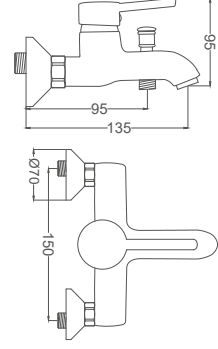

Bathroom Faucet

Banyo Bataryası
Batterie Salle de Bain
خلائط حمام

Code / Kod: **CM103**
Pieces in Cartoon / Koli: 12 Pcs

- 35mm Ceramic Cartridge
- Single Brass Body

Swan Neck Kitchen Faucet

Kuğu Eviye Bataryası
Batterie Cygne D'évier
خلائط مجلى بجعة

Code / Kod: **CM102**
Pieces in Cartoon / Koli: 12 Pcs

- 35mm Ceramic Cartridge
- 50 Cm Flexible Connection
- Easy Installation With Single Screw
- Brass Tube

Basin Faucet

Lavabo Bataryası
Batterie de Lavabo
خلائط مغسلة

Code / Kod: **CM100**
Pieces in Cartoon / Koli: 12 Pcs

- 35mm Ceramic Cartridge
- Single Brass Body
- Easy Installation With Single Screw
- 50 Cm Flexible Connection

Swan Neck Kitchen Faucet

Kuğu Lavabo Bataryası
Batterie Cygne D'évier
خلائط مغسلة بجعة

Code / Kod: **CM101**
Pieces in Cartoon / Koli: 12 Pcs

- 35mm Ceramic Cartridge
- 50 Cm Flexible Connection
- Easy Installation With Single Screw
- Brass Tube

Wall Kitchen Faucet - UP

Üstten Borulu Aplik Eviye Bataryası
Batterie D'évier en Applique
خلائط مجلى شمعدان

Code / Kod: **CM136**
Pieces in Cartoon / Koli: 12 Pcs

- 35mm Ceramic Cartridge