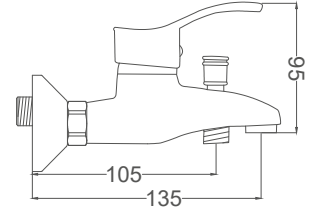

Bathroom Faucet

Beyaz Krom Banyo Bataryası
Batterie Salle de Bain
خلاط حمام

Code / Kod: **AKD403-K**
Pieces in Cartoon / Koli: 12 Pcs

- 40mm Ceramic Cartridge
- Single Brass Body