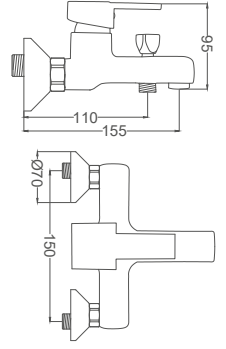

Basin Faucet

Lavabo Bataryası
Batterie de Lavabo
خلاط مغسلة

Code / Kod: **EL227**

Pieces in Cartoon / Koli: **6 Pcs**

- 35mm Ceramic Cartridge
- Single Brass Body
- 50 Cm Flexible Connection
- Easy Installation With Single Screw