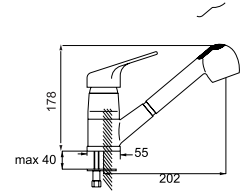

High Type Faucet

Yüksek Tip Lavabo Bataryası
Batterie de Lavabo
خلاط مغسلة

Code / Kod: **ASL114**
Pieces in Cartoon / Koli: 12 Pcs

- 40mm Ceramic Cartridge
- Single Brass Body
- 50 Cm Flexible Connection
- Easy Installation With Single Screw

Pull-Out Kitchen Faucet

Spiralli Eviye Bataryası
Batterie à Evier en Spirale
خلاط مجلى حلزوني

Code / Kod: **ASL105**
Pieces in Cartoon / Koli: 12 Pcs

- 40mm Ceramic Cartridge
- Single Brass Body
- 50 Cm Flexible Connection

Kitchen Faucet

Gövdeden Dönerli Eviye Bataryası
Batterie Cygne D'évier
خلاط مجلى شمعدان

Code / Kod: **ASL104**
Pieces in Cartoon / Koli: 12 Pcs

- 40mm Ceramic Cartridge
- Single Brass Body
- 50 Cm Flexible Connection
- Easy Installation With Single Screw

Bidet Faucet

Bide Bataryası
Batterie de Bidet
خلاط جلاس

Code / Kod: **ASL107**
Pieces in Cartoon / Koli: 12 Pcs

- 40mm Ceramic Cartridge
- 50 Cm Flexible Connection
- Moving Aerator
- Single Brass Body