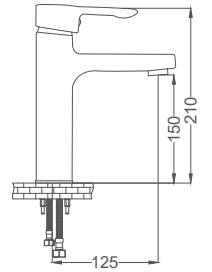

Basin Faucet

Yüksek Tip Lavabo Bataryası
Batterie de Lavabo
خلاط مغسلة

Code / Kod: ZM100
Pieces in Cartoon / Koli: 12 Pcs

- 40mm Ceramic Cartridge
- Single Brass Body
- 50 Cm Flexible Connection
- Easy Installation With Single Screw