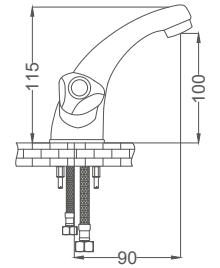

Eagle Faucet

Kartal Lavabo Batarya
Batterie de Lavabo
خلائط نسر

Code / Kod: **BK004**
Pieces in Cartoon / Koli: **12 Pcs**

- 50 Cm Flexible Connection

Basin Faucet - Fixed

Sabit Lavabo Bataryası
Batterie de Lavabo - Fixé
خلائط مغسلة - ثابت

Code / Kod: **BK003**
Pieces in Cartoon / Koli: **12 Pcs**