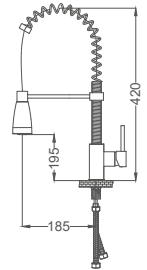

Purification Faucet

- 40mm Ceramic Cartridge
- Brass Tube, Brass Body
- 50 Cm Flexible Connection

Code / Kod: BK233

Pieces in Cartoon / Koli: 6 Pcs

WARRANTY 2 YEARS