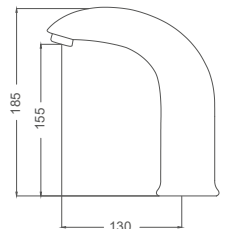

Photocell Controlled Faucet - Double Entry

Fotoselli Batarya (Çift Girişli)
Batterie à Photocelles - Unique Entrée
خلاط بحساس فوتوسيل - مدخل احادي

Code / Kod: FT013
Pieces in Cartoon / Koli: 8 Pcs

- Brass Body, Brass Tube
- 50 Cm Flexible Connection
- Photocell
- AC Powered With Battery Option