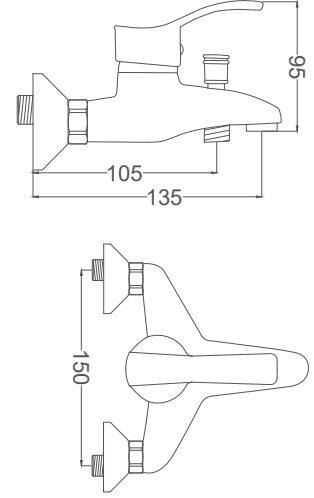

Bathroom Faucet

Beyaz Altın Banyo Bataryası
Batterie Salle de Bain
خلاط حمام

Code / Kod: **AKD303**
Pieces in Cartoon / Koli: 12 Pcs

- 40mm Ceramic Cartridge
- Single Brass Body