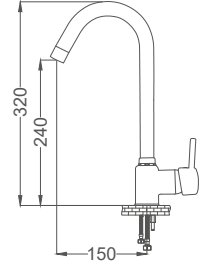

Swan Neck Kitchen Faucet

Kuğu Eviye Bataryası
Batterie Cygne D'évier
خلائط مجلى بجعة

Code / Kod: **CM102**
Pieces in Cartoon / Koli: 12 Pcs

- 35mm Ceramic Cartridge
- 50 Cm Flexible Connection
- Easy Installation With Single Screw
- Brass Tube