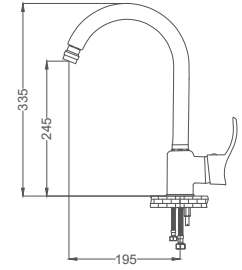

Swan Neck Kitchen Faucet

Kuşu Eviye Bataryası
Batterie Cygne D'évier
خلاط مجلى بجعة

Code / Kod: **AKD102**

Pieces in Cartoon / Koli: 12 Pcs

- 40mm Ceramic Cartridge
- 50 Cm Flexible Connection
- Easy Installation With Single Screw
- Moving Aerator

Basin Faucet

Lavabo Bataryası
Batterie de Lavabo
خلاط مغسلة

Code / Kod: **AKD100**

Pieces in Cartoon / Koli: 12 Pcs

- 40mm Ceramic Cartridge
- 50 Cm Flexible Connection
- Easy Installation With Single Screw