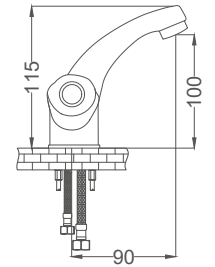

Eagle Faucet

Kartal Batarya
Batterie de Lavabo
خلاط نسر

Code / Kod: GR005

Pieces in Cartoon / Koli: 12 Pcs

- 50 Cm Flexible Connection
- Easy Installation With Double Screw

Basin Faucet - Fixed

Sabit Lavabo Bataryası
Batterie de Lavabo - Fixé
خلاط مغسلة - ثابت

Code / Kod: GR002

Pieces in Cartoon / Koli: 12 Pcs