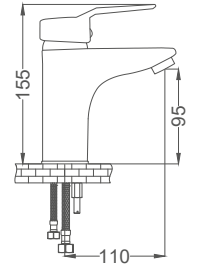

Basin Faucet

Lavabo Bataryası
Batterie de Lavabo
خلاط مغسلة

Code / Kod: **OMG100**

Pieces in Cartoon / Koli: 12 Pcs

- 40mm Ceramic Cartridge
- Single Brass Body
- 50 Cm Flexible Connection
- Easy Installation With Single Screw