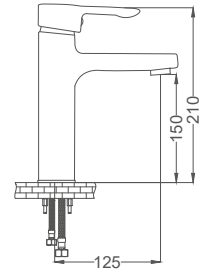

Basin Faucet

Lavabo Bataryası
Batterie de Lavabo
خلاط مغسلة

Code / Kod: **ASM100**

Pieces in Cartoon / Koli: **12 Pcs**

- 40mm Ceramic Cartridge
- Brass Tube, Brass Body
- 50 Cm Flexible Connection
- Easy Installation With Single Screw