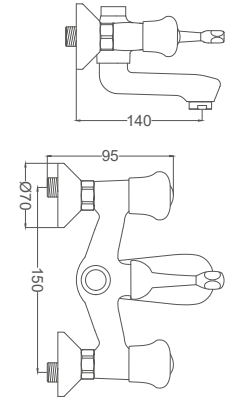

Ball Valve Controlled

Küresel Banyo Bataryası
Bathroom Faucet
Robinet Sphérique de Salle de Bain
خلائط حمام كروية

Code / Kod: **BK213**

Pieces in Cartoon / Koli: **12 Pcs**