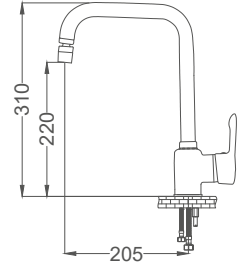

Swan Neck Kitchen Faucet

Kuğu Eviye Bataryası
Batterie Cygne D'évier
خراط مجلى بجعة

Code / Kod: **ZM104**

Pieces in Cartoon / Koli: **12 Pcs**

- 40mm Ceramic Cartridge
- 50 Cm Flexible Connection
- Easy Installation With Single Screw