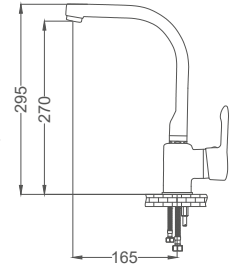

Swan Neck Kitchen Faucet

Siyah Altın Kuğu Eviye Bataryası
Batterie Cygne D'évier
خلاط مغلى بجة

Code / Kod: **ZM202**
Pieces in Cartoon / Koli: **12 Pcs**

- 40mm Ceramic Cartridge
- 50 Cm Flexible Connection
- Easy Installation With Single Screw
- Moving Aerator