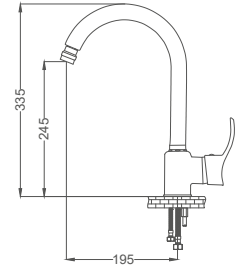

- 40mm Ceramic Cartridge
- 50 Cm Flexible Connection
- Easy Installation With Single Screw

Swan Neck Kitchen Faucet

Beyaz Altın Kuğu Eviye Bataryası
Batterie Cygne D'évier
خلاط مجلى بجعة

Code / Kod: **AKD302**
Pieces in Cartoon / Koli: 12 Pcs

- 40mm Ceramic Cartridge
- 50 Cm Flexible Connection
- Easy Installation With Single Screw
- Moving Aerator

Swan Neck Kitchen Faucet

Beyaz Altın Kuğu Lavabo Bataryası
Batterie Cygne D'évier
خلاط مغسلة بجعة