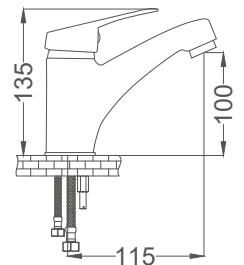

Basin Faucet

Yüksek Tip Lavabo Bataryası
Batterie de Lavabo
خلاط مغسلة

Code / Kod: LA203

Pieces in Cartoon / Koli: 12 Pcs

- 35mm Ceramic Cartridge
- 50 Cm Flexible Connection
- Easy Installation With Single Screw
- Single Brass Body