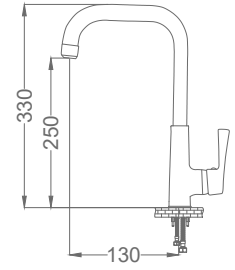

Kitchen Faucet

Eviye Bataryası
Batterie Cygne D'évier
خلاط مجلى شمعدان

Code / Kod: **PLN502**
Pieces in Cartoon / Koli: 6 Pcs

- 35mm Ceramic Cartridge
- 50 Cm Flexible Connection
- Brass Tube

Basin Faucet

Lavabo Bataryası
Batterie de Lavabo
خلاط مغسلة

Code / Kod: **PLN503**
Pieces in Cartoon / Koli: 6 Pcs

- 35mm Ceramic Cartridge
- Single Brass Body
- 50 Cm Flexible Connection