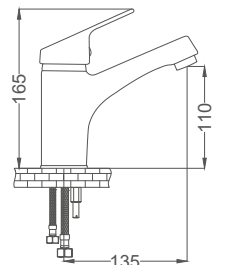

Basin Faucet

Yüksek Tip Lavabo Bataryası
Batterie de Lavabo
خلاط مغسلة

Code / Kod: DML114
Pieces in Cartoon / Koli: 12 Pcs

- 40mm Ceramic Cartridge
- 50 Cm Flexible Connection
- Easy Installation With Single Screw
- Single Brass Body