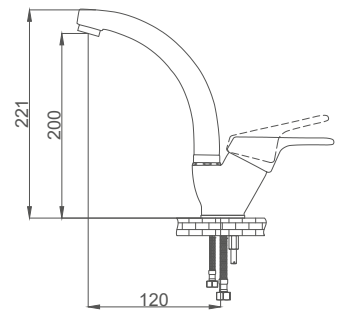

Wall Kitchen Faucet

Aplik Eviye Bataryası
Batterie D'évier en Applique
خلاط مجلى شمعدان

- 40mm Ceramic Cartridge
- Single Body, Brass Casting, Brass Tube

Code / Kod: ASL106

Pieces in Cartoon / Koli: 12 Pcs