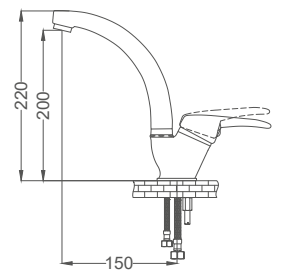

Swan Neck Kitchen Faucet

Kuğu Lavabo Bataryası
Batterie Cygne D'évier
خلاط مغسلة بجعة

Code / Kod: BL331

Pieces in Cartoon / Koli: 12 Pcs

- 40mm Ceramic Cartridge
- 50 Cm Flexible Connection
- Easy Installation With Single Screw
- Brass Casting Tube