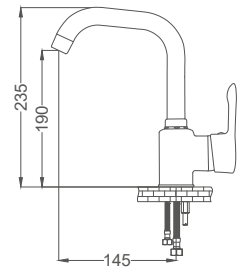

Kuğu Eviye Bataryası

Swan Neck Kitchen Faucet
Batterie Cygne D'évier
خراط مجلى بجعة

Code / Kod: **ZM107**

Pieces in Cartoon / Koli: **12 Pcs**

- 40mm Ceramic Cartridge
- 50 Cm Flexible Connection
- Easy Installation With Single Screw