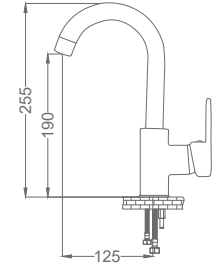

Swan Neck Kitchen Faucet

Kuşu Lavabo Bataryası
Batterie Cygne D'évier
خلاط مغسلة بجة

Code / Kod: ZRV101
Pieces in Cartoon / Koli: 12 Pcs

- 35mm Ceramic Cartridge
- 50 Cm Flexible Connection
- Easy Installation With Single Screw