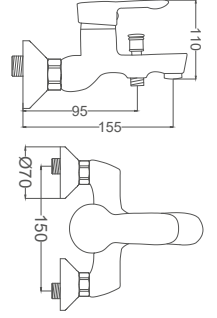

Bathroom Faucet

Banyo Bataryası
Batterie Salle de Bain
خلاط حمام

Code / Kod: ZM103
Pieces in Cartoon / Koli: 12 Pcs

- 40mm Ceramic Cartridge
- Single Brass Body

Swan Neck Kitchen Faucet

Kuşu Eviye Bataryası
Batterie Cygne D'évier
خلاط مجلى بجعة

Code / Kod: ZM102
Pieces in Cartoon / Koli: 12 Pcs

- 40mm Ceramic Cartridge
- 50 Cm Flexible Connection
- Easy Installation With Single Screw

Basin Faucet

Yüksek Tip Lavabo Bataryası
Batterie de Lavabo
خلاط مغسلة

Code / Kod: ZM100
Pieces in Cartoon / Koli: 12 Pcs

- 40mm Ceramic Cartridge
- Single Brass Body
- 50 Cm Flexible Connection
- Easy Installation With Single Screw

Swan Neck Kitchen Faucet

Kuşu Lavabo Bataryası
Batterie Cygne D'évier
خلاط مغسلة بجعة

Code / Kod: ZM101
Pieces in Cartoon / Koli: 12 Pcs

- 40mm Ceramic Cartridge
- 50 Cm Flexible Connection
- Easy Installation With Single Screw