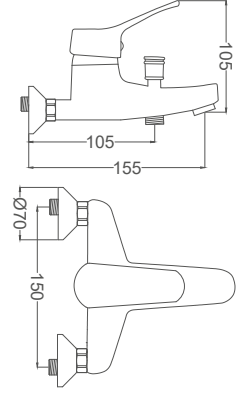

Bathroom Faucet

Banyo Bataryası
Batterie Salle de Bain
خلائط حمام

Code / Kod: **ASF103**

Pieces in Cartoon / Koli: 12 Pcs

- 40mm Ceramic Cartridge
- Single Brass Body

Kitchen Faucet

Eviye Bataryası
Batterie Cygne D'évier
خلائط مجلى شمعدان

Code / Kod: **ASF102**

Pieces in Cartoon / Koli: 12 Pcs

- 40mm Ceramic Cartridge
- 50 Cm Flexible Connection
- Easy Installation With Single Screw
- Moving Aerator

Wall Kitchen Faucet

Aplik Eviye Bataryası
Batterie D'évier en Applique
خلائط مجلى شمعدان

Code / Kod: **ASF106**

Pieces in Cartoon / Koli: 12 Pcs

- 40mm Ceramic Cartridge
- Single Brass Body

Swan Neck Kitchen Faucet

Kuğu Lavabo Bataryası
Batterie Cygne D'évier
خلائط مغسلة بجعة

Code / Kod: **ASF101**

Pieces in Cartoon / Koli: 12 Pcs

- 40mm Ceramic Cartridge
- 50 Cm Flexible Connection
- Easy Installation With Single Screw
- Moving Aerator