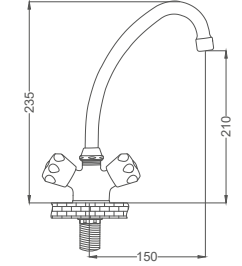

Code / Kod: GR006

Pieces in Cartoon / Koli: 12 Pcs

- 50 Cm Flexible Connection
- Easy Installation With Double Screw

Eagle Faucet

Kartal Batarya
Batterie de Lavabo
خلاط نسر

Code / Kod: GR005

Pieces in Cartoon / Koli: 12 Pcs