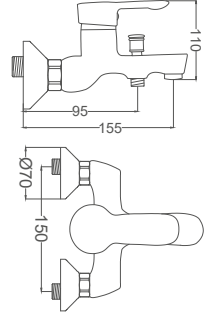

Bathroom Faucet

Siyah Altın Banyo Bataryası
Batterie Salle de Bain
خلاط حمام

Code / Kod: **ZM203**
Pieces in Cartoon / Koli: **12 Pcs**

- 40mm Ceramic Cartridge
- Single Brass Body

Basin Faucet

Siyah Altın Lavabo Bataryası
Batterie de Lavabo
خلاط مغسلة

Code / Kod: **ZM200**
Pieces in Cartoon / Koli: **12 Pcs**

- 40mm Ceramic Cartridge
- Single Brass Body
- 50 Cm Flexible Connection
- Easy Installation With Single Screw

Swan Neck Kitchen Faucet

Siyah Altın Kuğu Eviye Bataryası
Batterie Cygne D'évier
خلاط مغلى بجة

Code / Kod: **ZM202**
Pieces in Cartoon / Koli: **12 Pcs**

- 40mm Ceramic Cartridge
- 50 Cm Flexible Connection
- Easy Installation With Single Screw
- Moving Aerator

Swan Neck Kitchen Faucet

Siyah Altın Kuğu Lavabo Bataryası
Batterie Cygne D'évier
خلاط مغسلة بجة

Code / Kod: **ZM201**
Pieces in Cartoon / Koli: **12 Pcs**

- 40mm Ceramic Cartridge
- 50 Cm Flexible Connection
- Easy Installation With Single Screw

WARRANTY 2 YEARS