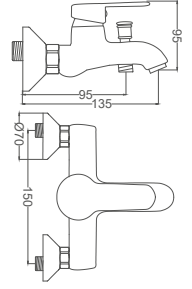

Bathroom Faucet

Siyah Altın Banyo Bataryası
Batterie Salle de Bain

خلاط حمام

Code / Kod: **ZRV203**

Pieces in Cartoon / Koli: **12 Pcs**

- 35mm Ceramic Cartridge
- Single Brass Body

Basin Faucet

Siyah Altın Lavabo Bataryası
Batterie de Lavabo

خلاط مغسلة

Code / Kod: **ZRV200**

Pieces in Cartoon / Koli: **12 Pcs**

- 35mm Ceramic Cartridge
- Single Brass Body
- 50 Cm Flexible Connection
- Easy Installation With Single Screw

Swan Neck Kitchen Faucet

Siyah Altın Kuğu Eviye Bataryası
Batterie Cygne D'évier

خلاط مجلى بجة

Code / Kod: **ZRV202**

Pieces in Cartoon / Koli: **12 Pcs**

- 35mm Ceramic Cartridge
- 50 Cm Flexible Connection
- Easy Installation With Single Screw
- Moving Aerator

Swan Neck Kitchen Faucet

Siyah Altın Kuğu Lavabo Bataryası
Batterie Cygne D'évier

خلاط مغسلة بجة

Code / Kod: **ZRV201**

Pieces in Cartoon / Koli: **12 Pcs**

- 35mm Ceramic Cartridge
- 50 Cm Flexible Connection
- Easy Installation With Single Screw

WARRANTY 2 YEARS