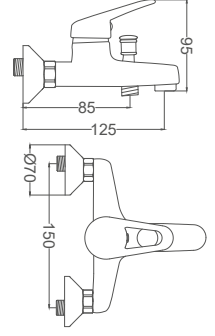

Bathroom Faucet

Banyo Bataryası
Batterie Salle de Bain
خلاط حمام

Code / Kod: **SR230**

Pieces in Cartoon / Koli: 12 Pcs

- 35mm Ceramic Cartridge
- Single Brass Body

Swan Neck Kitchen Faucet

Kuşu Eviye Bataryası
Batterie Cygne D'évier
خلاط مجلى بجعة

Code / Kod: **SR228**

Pieces in Cartoon / Koli: 12 Pcs

- 35mm Ceramic Cartridge
- Single Brass Body
- 50 Cm Flexible Connection
- Easy Installation With Single Screw

Basin Faucet

Lavabo Bataryası
Batterie de Lavabo
خلاط مغسلة

Code / Kod: **SR231**

Pieces in Cartoon / Koli: 12 Pcs

- 35mm Ceramic Cartridge
- Single Brass Body
- Easy Installation With Single Screw
- 50 Cm Flexible Connection

Swan Neck Kitchen Faucet

Kuşu Lavabo Bataryası
Batterie Cygne D'évier
خلاط مغسلة بجعة

Code / Kod: **SR229**

Pieces in Cartoon / Koli: 12 Pcs

- 35mm Ceramic Cartridge
- 50 Cm Flexible Connection
- Easy Installation With Single Screw
- Brass Tube

Neck Kitchen Faucet

Gövdeden Dönerli Eviye Bataryası
Batterie Cygne D'évier
خلاط مجلى بجعة

Code / Kod: **SR232**

Pieces in Cartoon / Koli: 12 Pcs

- 35mm Ceramic Cartridge
- 50 Cm Flexible Connection
- Easy Installation With Single Screw
- Brass Tube

Wall Kitchen Faucet

Aplik Eviye Bataryası
Batterie D'évier en Applique
خلاط مجلى شمعدان

Code / Kod: **SR237**

Pieces in Cartoon / Koli: 12 Pcs

- 35mm Ceramic Cartridge
- Single Brass Body
- Brass Tube