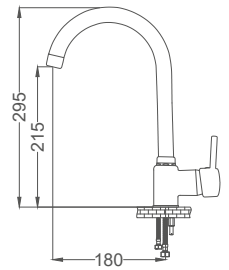

Kitchen Faucet

Eviye Bataryası
Batterie Cygne D'évier
خلائط مجلى شمعدان

Code / Kod: **CM109**

Pieces in Cartoon / Koli: 12 Pcs

- 35mm Ceramic Cartridge
- Easy Installation With Single Screw
- Moving Aerator
- 50 Cm Flexible Connection
- Single Brass Body