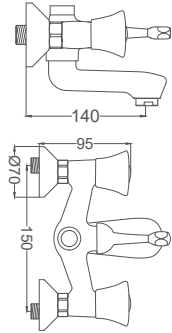

Ball Valve Controlled

Küresel Banyo Bataryası
Bathroom Faucet
Robinet Sphérique de Salle de Bain
خلائط حمام كروية

Code / Kod: **ULT213**

Pieces in Cartoon / Koli: 12 Pcs