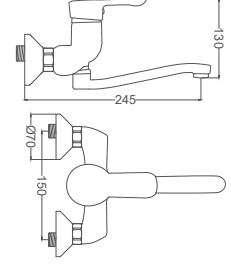

Ornamented Kitchen Faucet

Aplik Eviye Bataryası
Batterie Cygne D'évier en Applique
خراط مجلى شمعدان

Code / Kod: **ZM106**

Pieces in Cartoon / Koli: **12 Pcs**

- 40mm Ceramic Cartridge
- Single Brass Body

Swan Neck Kitchen Faucet

Kuğu Eviye Bataryası
Batterie Cygne D'évier
خراط مجلى بجعة

Code / Kod: **ZM104**

Pieces in Cartoon / Koli: **12 Pcs**

- 40mm Ceramic Cartridge
- 50 Cm Flexible Connection
- Easy Installation With Single Screw

Kuğu Eviye Bataryası

Swan Neck Kitchen Faucet
Batterie Cygne D'évier
خراط مجلى بجعة

Code / Kod: **ZM107**

Pieces in Cartoon / Koli: **12 Pcs**

- 40mm Ceramic Cartridge
- 50 Cm Flexible Connection
- Easy Installation With Single Screw