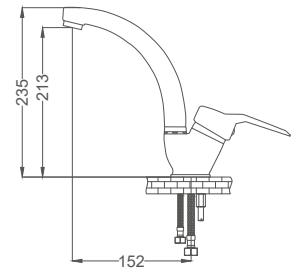

Swan Neck Kitchen Faucet

Kuğu Lavabo Bataryası
Batterie Cygne D'évier
خلاط مغسلة بجعة

Code / Kod: BR101
Pieces in Cartoon / Koli: 12 Pcs

- 40mm Ceramic Cartridge
- 50 Cm Flexible Connection
- Easy Installation With Single Screw
- Brass Body