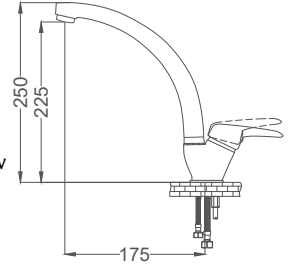

Swan Neck Kitchen Faucet

Kuşu Eviye Bataryası
Batterie Cygne D'évier
خلاط مجلى بجعة

Code / Kod: **SR228**

Pieces in Cartoon / Koli: 12 Pcs

- 35mm Ceramic Cartridge
- Single Brass Body
- 50 Cm Flexible Connection
- Easy Installation With Single Screw