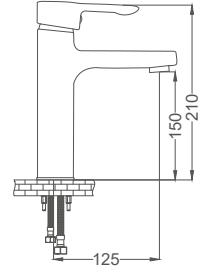

- 40mm Ceramic Cartridge
- Single Brass Body
- 50 Cm Flexible Connection
- Easy Installation With Single Screw

Swan Neck Kitchen Faucet

Siyah Altın Kuğu Eviye Bataryası
Batterie Cygne D'évier
خلاط مغلى بجة