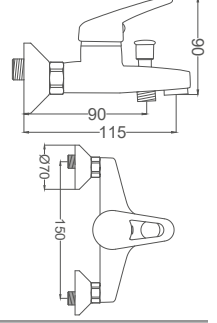

Bathroom Faucet

Banyo Bataryası
Batterie Salle de Bain
خلاط حمام

Code / Kod: LA103

Pieces in Cartoon / Koli: 12 Pcs

- 35mm Open-Close Cartridge
- Single Brass Body

Swan Neck Kitchen Faucet

Kuşu Eviye Bataryası
Batterie Cygne D'évier
خلاط مجلى بجعة

Code / Kod: LA102

Pieces in Cartoon / Koli: 12 Pcs

- 35mm Ceramic Cartridge
- 50 Cm Flexible Connection
- Easy Installation With Single Screw

Swan Neck Kitchen Faucet

Kuşu Lavabo Bataryası
Batterie Cygne D'évier
خلاط مغسلة بجعة

Code / Kod: LA202

Pieces in Cartoon / Koli: 12 Pcs

- 35mm Ceramic Cartridge
- 50 Cm Flexible Connection
- Easy Installation With Single Screw

Basin Faucet

Lavabo Bataryası
Batterie de Lavabo
خلاط مغسلة

Code / Kod: LA100

Pieces in Cartoon / Koli: 12 Pcs

- 35mm Ceramic Cartridge
- Single Brass Body
- Easy Installation With Single Screw
- 50 Cm Flexible Connection

Swan Neck Kitchen Faucet

Kuşu Lavabo Bataryası
Batterie Cygne D'évier
خلاط مغسلة بجعة

Code / Kod: LA101

Pieces in Cartoon / Koli: 12 Pcs

- 35mm Ceramic Cartridge
- 50 Cm Flexible Connection
- Easy Installation With Single Screw

Swan Neck Kitchen Faucet

Baston Kuşu Lavabo Bataryası
Batterie Cygne D'évier
خلاط مغسلة بجعة

Code / Kod: LA201

Pieces in Cartoon / Koli: 12 Pcs

- 35mm Ceramic Cartridge
- 50 Cm Flexible Connection
- Easy Installation With Single Screw

Basin Faucet

Yüksek Tip Lavabo Bataryası
Batterie de Lavabo
خلاط مغسلة

Code / Kod: LA203

Pieces in Cartoon / Koli: 12 Pcs

- 35mm Ceramic Cartridge
- 50 Cm Flexible Connection
- Easy Installation With Single Screw
- Single Brass Body