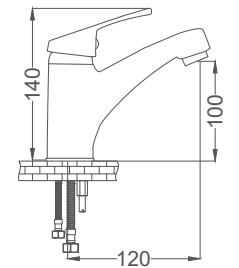

Basin Faucet

Yüksek Tip Lavabo Bataryası
Batterie de Lavabo
خلائط مغسلة

Code / Kod: **SRN203**
Pieces in Cartoon / Koli: 12 Pcs

- 35mm Ceramic Cartridge
- 50 Cm Flexible Connection
- Easy Installation With Single Screw
- Single Brass Body