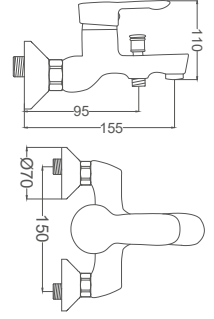

Bathroom Faucet

Banyo Bataryası
Batterie Salle de Bain
خلاط حمام

Code / Kod: **ASM103**

Pieces in Cartoon / Koli: **12 Pcs**

- 40mm Ceramic Cartridge
- Brass Tube, Brass Body

Basin Faucet

Lavabo Bataryası
Batterie de Lavabo
خلاط مغسلة

Code / Kod: **ASM100**

Pieces in Cartoon / Koli: **12 Pcs**

- 40mm Ceramic Cartridge
- Brass Tube, Brass Body
- 50 Cm Flexible Connection
- Easy Installation With Single Screw

Swan Neck Kitchen Faucet

Kuğu Eviye Bataryası
Batterie Cygne D'évier
خلاط مجلى بجعة

Code / Kod: **ASM102**

Pieces in Cartoon / Koli: **12 Pcs**

- 40mm Ceramic Cartridge
- 50 Cm Flexible Connection
- Easy Installation With Single Screw
- Moving Aerator

Swan Neck Kitchen Faucet

Kuğu Lavabo Bataryası
Batterie Cygne D'évier
خلاط مغسلة بجعة

Code / Kod: **ASM101**

Pieces in Cartoon / Koli: **12 Pcs**

- 40mm Ceramic Cartridge
- 50 Cm Flexible Connection
- Easy Installation With Single Screw

Wall Kitchen Faucet

Aplik Eviye Bataryası
Batterie Cygne D'évier en Applique
خلاط مجلى شمعدان

Code / Kod: **ASM106**

Pieces in Cartoon / Koli: **12 Pcs**

- 40mm Ceramic Cartridge
- Brass Tube, Brass Body