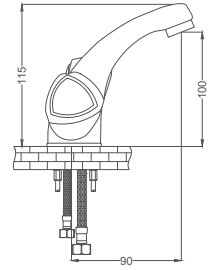

Eagle Faucet

Kartal Lavabo Batarya
Batterie de Lavabo
خلائط نسر

Code / Kod: **AYL204**

Pieces in Cartoon / Koli: 12 Pcs

- 50 Cm Flexible Connection
- Easy Installation With Double Screw

Basin Faucet - Fixed

Sabit Lavabo Bataryası
Batterie de Lavabo - Fixé
خلائط مغسلة - ثابت

Code / Kod: **AYL202**

Pieces in Cartoon / Koli: 12 Pcs