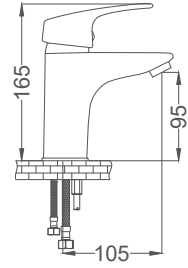

Bathroom Faucet

Beyaz Altın Banyo Bataryası
Batterie Salle de Bain
خلاط حمام

Code / Kod: **AKD303**
Pieces in Cartoon / Koli: 12 Pcs

- 40mm Ceramic Cartridge
- Single Brass Body

Basin Faucet

Beyaz Altın Lavabo Bataryası
Batterie de Lavabo
خلاط مغسلة

Code / Kod: **AKD300**
Pieces in Cartoon / Koli: 12 Pcs

- 40mm Ceramic Cartridge
- 50 Cm Flexible Connection
- Easy Installation With Single Screw

Swan Neck Kitchen Faucet

Beyaz Altın Kuğu Eviye Bataryası
Batterie Cygne D'évier
خلاط مجلى بجعة

Code / Kod: **AKD302**
Pieces in Cartoon / Koli: 12 Pcs

- 40mm Ceramic Cartridge
- 50 Cm Flexible Connection
- Easy Installation With Single Screw
- Moving Aerator

Swan Neck Kitchen Faucet

Beyaz Altın Kuğu Lavabo Bataryası
Batterie Cygne D'évier
خلاط مغسلة بجعة

Code / Kod: **AKD301**
Pieces in Cartoon / Koli: 12 Pcs

- 40mm Ceramic Cartridge
- 50 Cm Flexible Connection
- Easy Installation With Single Screw

WARRANTY 2 YEARS