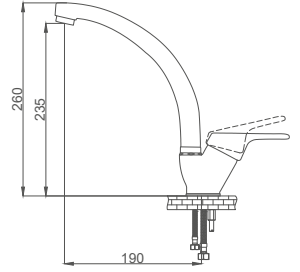

- 40mm Ceramic Cartridge
- 50 Cm Flexible Connection
- Easy Installation With Single Screw
- Brass Tube

Basin Faucet

Lavabo Bataryası
Batterie de Lavabo
خلائ مغسلة

Code / Kod: **BMK014**

Pieces in Cartoon / Koli: 12 Pcs