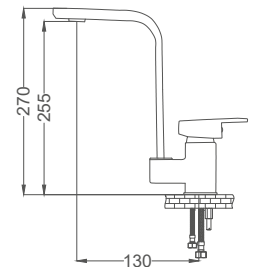

Basin Faucet

Perlatörlü Lavabo Bataryası
Batterie de Lavabo
خلاط مغسلة

Code / Kod: **EL246**

Pieces in Cartoon / Koli: **6 Pcs**

- 35mm Ceramic Cartridge
- Single Brass Body
- 50 Cm Flexible Connection
- Easy Installation With Single Screw