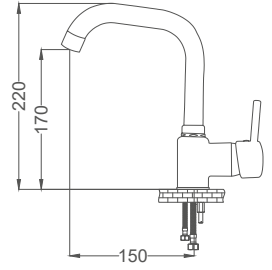

Basin Faucet

Lavabo Bataryası
Batterie de Lavabo
خلائط مغسلة

Code / Kod: **CM106**

Pieces in Cartoon / Koli: 12 Pcs

- 35mm Ceramic Cartridge
- Easy Installation With Single Screw
- Moving Aerator
- 50 Cm Flexible Connection
- Single Brass Body