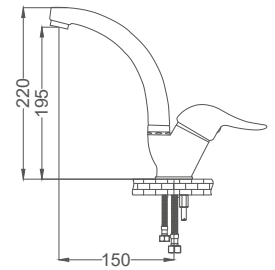

Swan Neck Kitchen Faucet

Kuşu Lavabo Bataryası
Batterie Cygne D'évier
خلاط مغسلة بجعة

Code / Kod: **SER101**
Pieces in Cartoon / Koli: 12 Pcs

- 40mm Ceramic Cartridge
- Single Brass Body
- 50 Cm Flexible Connection
- Easy Installation With Single Screw

Wall Kitchen Faucet

Aplik Eviye Bataryası
Batterie D'évier en Applique
خلاط مجلى شمعدان

Code / Kod: **SER106**
Pieces in Cartoon / Koli: 12 Pcs

- 40mm Ceramic Cartridge
- Single Brass Body
- Brass Tube