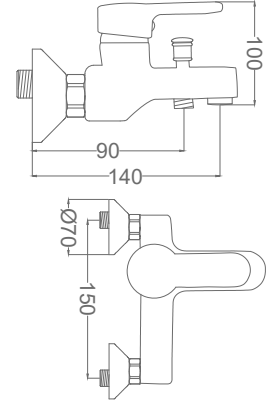

WARRANTY 2 YEARS

Bathroom Faucet

Banyo Bataryası
Batterie Sallee de Bain
خلاط حما

Code / Kod: **OMG103**

Pieces in Cartoon / Koli: 6 Pcs

- 40mm Ceramic Cartridge
- Single Brass Body

Swan Neck Kitchen Faucet