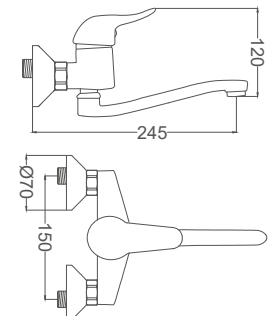

Bathroom Faucet

Banyo Bataryası
Batterie Salle de Bain
خلاط حمام

Code / Kod: **SER103**
Pieces in Cartoon / Koli: 12 Pcs

- 40mm Ceramic Cartridge
- Single Brass Body

Swan Neck Kitchen Faucet

Kuşu Eviye Bataryası
Batterie Cygne D'évier
خلاط مجلى بجعة

Code / Kod: **SER102**
Pieces in Cartoon / Koli: 12 Pcs

- 40mm Ceramic Cartridge
- Single Brass Body
- 50 Cm Flexible Connection
- Easy Installation With Single Screw

High Type Faucet

Yüksek Tip Lavabo Bataryası
Batterie de Lavabo
خلاط مغسلة

Code / Kod: **SER114**
Pieces in Cartoon / Koli: 12 Pcs

- 40mm Ceramic Cartridge
- Single Brass Body
- 50 Cm Flexible Connection
- Easy Installation With Single Screw

Swan Neck Kitchen Faucet

Kuşu Lavabo Bataryası
Batterie Cygne D'évier
خلاط مغسلة بجعة

Code / Kod: **SER101**
Pieces in Cartoon / Koli: 12 Pcs

- 40mm Ceramic Cartridge
- Single Brass Body
- 50 Cm Flexible Connection
- Easy Installation With Single Screw

Wall Kitchen Faucet

Aplik Eviye Bataryası
Batterie D'évier en Applique
خلاط مجلى شمعدان

Code / Kod: **SER106**
Pieces in Cartoon / Koli: 12 Pcs

- 40mm Ceramic Cartridge
- Single Brass Body
- Brass Tube