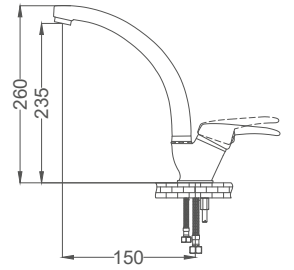

Swan Neck Kitchen Faucet

Kuğu Eviye Bataryası
Batterie Cygne D'évier
خلاط مجلى بجعة

Code / Kod: BL332

Pieces in Cartoon / Koli: 12 Pcs

- 40mm Ceramic Cartridge
- 50 Cm Flexible Connection
- Easy Installation With Single Screw
- Brass Tube