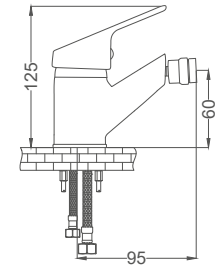

Wall Kitchen Faucet

Ters Aplik Eviye Bataryası
Batterie D'évier en Applique
خلائط مجلى شمعدان

Code / Kod: **BMK112**
Pieces in Cartoon / Koli: 12 Pcs

- 40mm Ceramic Cartridge
- Single Brass Body
- Brass Tube