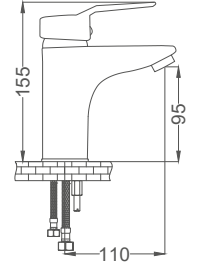

Basin Faucet

Lavabo Bataryası
Batterie de Lavabo
خلاط مغسلة

Code / Kod: BR100
Pieces in Cartoon / Koli: 12 Pcs

- 40mm Ceramic Cartridge
- 50 Cm Flexible Connection
- Easy Installation With Single Screw