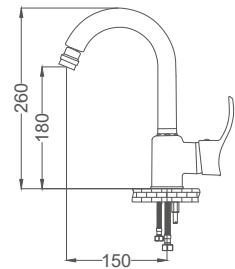

Swan Neck Kitchen Faucet

Beyaz Krom Kuğu Lavabo Bataryası
Batterie Cygne D'évier
خلاط مغسلة بجة

Code / Kod: **AKD401-K**
Pieces in Cartoon / Koli: 12 Pcs

- 40mm Ceramic Cartridge
- 50 Cm Flexible Connection
- Easy Installation With Single Screw