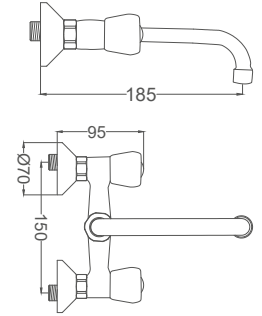

Swan Neck Faucet

Kuğu Eviye Batarya
Batterie Cygne de
خلائط مغسلة بجعة

Code / Kod: **BK005**
Pieces in Cartoon / Koli: **12 Pcs**

- 50 Cm Flexible Connection
- Easy Installation With Single Screw

Bathroom Faucet

Dönerli Lavabo Bataryası
Batterie de Lavabo
خلائط مجلی دوار

Code / Kod: **BK009**
Pieces in Cartoon / Koli: **12 Pcs**

Eagle Faucet

Kartal Lavabo Batarya
Batterie de Lavabo
خلائط نسر

Code / Kod: **BK004**
Pieces in Cartoon / Koli: **12 Pcs**

- 50 Cm Flexible Connection

Basin Faucet - Fixed

Sabit Lavabo Bataryası
Batterie de Lavabo - Fixé
خلائط مغسلة - ثابت

Code / Kod: **BK003**
Pieces in Cartoon / Koli: **12 Pcs**