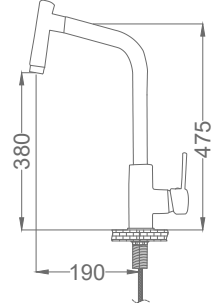

WARRANTY 2 YEARS

Kitchen Faucet

Spiralli Mutfak Bataryası
Batterie de Cuisine
خلاط مطبخ مزدوج صناعي

Code / Kod: **END001**

Pieces in Cartoon / Koli: 6 Pcs

- 35mm Ceramic Cartridge
- Single Brass Body
- 50 Cm Flexible Connection
- Easy Installation With Single Screw