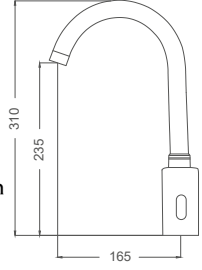

Photocell Controlled Kitchen Faucet - Double Entry

Fotoselli Eviye Bataryası (Çift Giriş)
Batterie à Photocelles D'évier - Double Entrée
خلاط مجلى بحساس فوتوسيل - مدخل ثنائي

Code / Kod: **FT005**
Pieces in Cartoon / Koli: 10 Pcs

- Brass Body, Brass Tube
- 50 Cm Flexible Connection
- Photocell
- Double Entry
- AC Powered With Battery Option