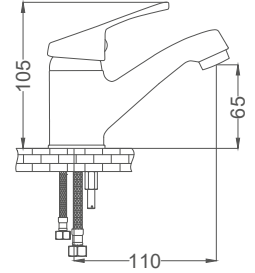

Basin Faucet

Lavabo Bataryası
Batterie de Lavabo
خلاط مغسلة

Code / Kod: LA100

Pieces in Cartoon / Koli: 12 Pcs

- 35mm Ceramic Cartridge
- Single Brass Body
- Easy Installation With Single Screw
- 50 Cm Flexible Connection