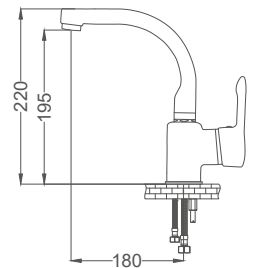

Swan Neck Kitchen Faucet

Kuşu Lavabo Bataryası
Batterie Cygne D'évier
خلاط مغسلة بجعة

Code / Kod: ZM101
Pieces in Cartoon / Koli: 12 Pcs

- 40mm Ceramic Cartridge
- 50 Cm Flexible Connection
- Easy Installation With Single Screw