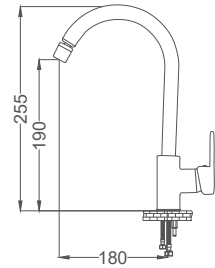

Swan Neck Kitchen Faucet

Siyah Krom Kuğu Eviye Bataryası
Batterie Cygne D'évier
خلاط مجلى بجمعة

Code / Kod: **ZRV302-K**
Pieces in Cartoon / Koli: 12 Pcs

- 35mm Ceramic Cartridge
- 50 Cm Flexible Connection
- Easy Installation With Single Screw
- Moving Aerator