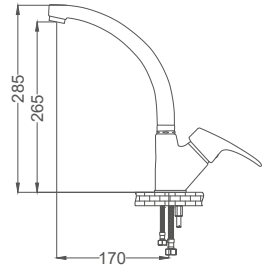

Swan Neck Kitchen Faucet

Kuğu Eviye Bataryası
Batterie Cygne D'évier
خلائم مجلى بجعة

Code / Kod: **GRN502**
Pieces in Cartoon / Koli: 6 Pcs

- 40mm Ceramic Cartridge
- Single Brass Body
- 50 Cm Flexible Connection
- Easy Installation With Single Screw