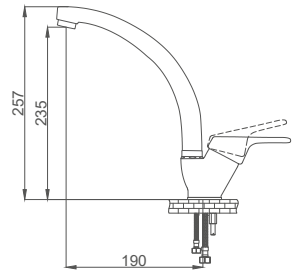

- 40mm Ceramic Cartridge
- Single Brass Body

Swan Neck Kitchen Faucet

Kuş Eviye Bataryası
Batterie Cygne D'évier
خلائ مجلى بجعة

Code / Kod: RS223
Pieces in Cartoon / Koli: 12 Pcs

- 40mm Ceramic Cartridge
- 50 Cm Flexible Connection
- Easy Installation With Single Screw
- Brass Tube