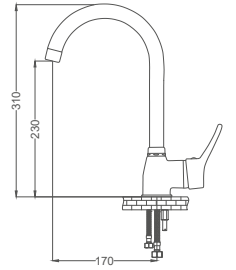

Kitchen Faucet

Eviye Bataryası
Batterie Cygne D'évier
خلائط مجلى شمعدان

Code / Kod: **ASF102**

Pieces in Cartoon / Koli: 12 Pcs

- 40mm Ceramic Cartridge
- 50 Cm Flexible Connection
- Easy Installation With Single Screw
- Moving Aerator