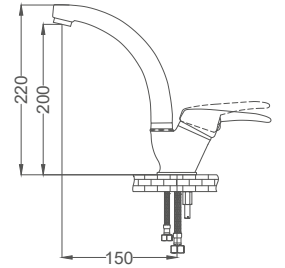

Swan Neck Kitchen Faucet

Kuşu Lavabo Bataryası
Batterie Cygne D'évier
خلاط مغسلة بجة

Code / Kod: DML101
Pieces in Cartoon / Koli: 12 Pcs

- 40mm Ceramic Cartridge
- 50 Cm Flexible Connection
- Easy Installation With Single Screw
- Brass Tube