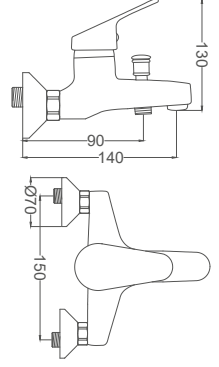

Bathroom Faucet

Banyo Bataryası
Batterie Salle de Bain
خلائ حمام

Code / Kod: **BMK018**

Pieces in Cartoon / Koli: 12 Pcs

- 40mm Ceramic Cartridge
- Single Brass Body

Swan Neck Kitchen Faucet

Kuşu Eviye Bataryası
Batterie Cygne D'évier
خلائ مجلى بجعة

Code / Kod: **BMK016**

Pieces in Cartoon / Koli: 12 Pcs

- 40mm Ceramic Cartridge
- 50 Cm Flexible Connection
- Easy Installation With Single Screw
- Brass Tube

Basin Faucet

Lavabo Bataryası
Batterie de Lavabo
خلائ مغسلة

Code / Kod: **BMK014**

Pieces in Cartoon / Koli: 12 Pcs

- 40mm Ceramic Cartridge
- Single Brass Body
- 50 Cm Flexible Connection

Swan Neck Kitchen Faucet

Kuşu Lavabo Bataryası
Batterie Cygne D'évier
خلائ مغسلة بجعة

Code / Kod: **BMK015**

Pieces in Cartoon / Koli: 12 Pcs

- 40mm Ceramic Cartridge
- 50 Cm Flexible Connection
- Easy Installation With Single Screw
- Brass Tube

Wall Kitchen Faucet

Aplik Eviye Bataryası
Batterie D'évier en Applique
خلائ مجلى شمعدان

Code / Kod: **BMK019**

Pieces in Cartoon / Koli: 12 Pcs

- 40mm Ceramic Cartridge
- Single Brass Body
- Brass Tube