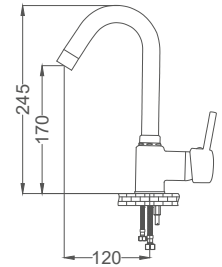

Swan Neck Kitchen Faucet

Kuğu Lavabo Bataryası
Batterie Cygne D'évier
خلائط مغسلة بجعة

Code / Kod: **CM101**
Pieces in Cartoon / Koli: 12 Pcs

- 35mm Ceramic Cartridge
- 50 Cm Flexible Connection
- Easy Installation With Single Screw
- Brass Tube