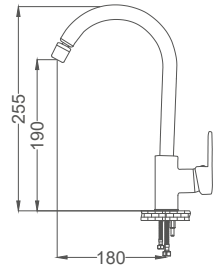

Swan Neck Kitchen Faucet

Siyah Altın Kuğu Eviye Bataryası
Batterie Cygne D'évier

خلاط مجلى بجة

Code / Kod: **ZRV202**

Pieces in Cartoon / Koli: **12 Pcs**

- 35mm Ceramic Cartridge
- 50 Cm Flexible Connection
- Easy Installation With Single Screw
- Moving Aerator