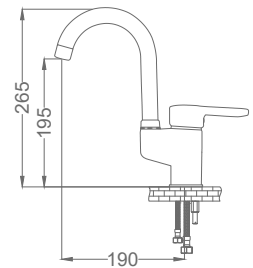

Swan Neck Kitchen Faucet

Kuğu Lavabo Bataryası
Batterie Cygne D'évier
خلاط مغسلة بج

Code / Kod: **OMG101**

Pieces in Cartoon / Koli: 12 Pcs

- 40mm Ceramic Cartridge
- 50 Cm Flexible Connection
- Easy Installation With Single Screw