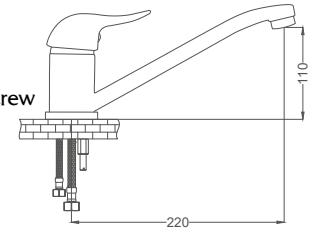

Neck Kitchen Faucet

Gövdeden Dönerli Eviye Bataryası
Batterie Cygne D'évier
خلاط مجلى بجعة

Code / Kod: **SR232**

Pieces in Cartoon / Koli: 12 Pcs

- 35mm Ceramic Cartridge
- 50 Cm Flexible Connection
- Easy Installation With Single Screw
- Brass Tube