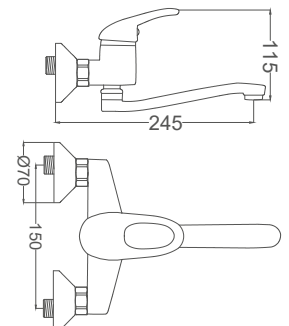

Bathroom Faucet

Banyo Bataryası
Batterie Salle de Bain
خلائ حمام

Code / Kod: RS220
Pieces in Cartoon / Koli: 12 Pcs

- 40mm Ceramic Cartridge
- Single Brass Body

Swan Neck Kitchen Faucet

Kuş Eviye Bataryası
Batterie Cygne D'évier
خلائ مجلى بجعة

Code / Kod: RS223
Pieces in Cartoon / Koli: 12 Pcs

- 40mm Ceramic Cartridge
- 50 Cm Flexible Connection
- Easy Installation With Single Screw
- Brass Tube

Basin Faucet

Lavabo Bataryası
Batterie de Lavabo
خلائ مغسلة

Code / Kod: RS114
Pieces in Cartoon / Koli: 12 Pcs

- 40mm Ceramic Cartridge
- Single Brass Body
- 50 Cm Flexible Connection

Swan Neck Kitchen Faucet

Kuş Lavabo Bataryası
Batterie Cygne D'évier
خلائ مغسلة بجعة

Code / Kod: RS229
Pieces in Cartoon / Koli: 12 Pcs

- 40mm Ceramic Cartridge
- 50 Cm Flexible Connection
- Easy Installation With Single Screw
- Brass Tube

Wall Kitchen Faucet

Aplik Eviye Bataryası
Batterie D'évier en Applique
خلائ مجلى شمعدان

Code / Kod: RS230
Pieces in Cartoon / Koli: 12 Pcs

- 40mm Ceramic Cartridge
- Single Brass Body
- Brass Tube