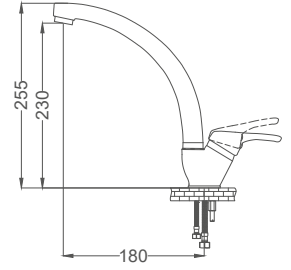

- 35mm Open-Close Cartridge
- Single Brass Body

Swan Neck Kitchen Faucet

Kuşu Eviye Bataryası
Batterie Cygne D'évier
خلائط مجلى بجعة

Code / Kod: **SRN102**
Pieces in Cartoon / Koli: 12 Pcs

- 35mm Ceramic Cartridge
- 50 Cm Flexible Connection
- Easy Installation With Single Screw