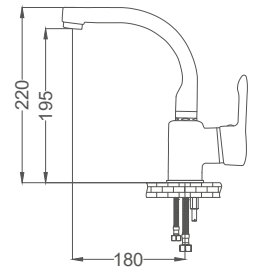

Swan Neck Kitchen Faucet

Kuğu Lavabo Bataryası
Batterie Cygne D'évier
خلاط مغسلة بجعة

Code / Kod: **ASM101**

Pieces in Cartoon / Koli: **12 Pcs**

- 40mm Ceramic Cartridge
- 50 Cm Flexible Connection
- Easy Installation With Single Screw

Wall Kitchen Faucet

Aplik Eviye Bataryası
Batterie Cygne D'évier en Applique
خلاط مجلى شمعدان

Code / Kod: **ASM106**

Pieces in Cartoon / Koli: **12 Pcs**

- 40mm Ceramic Cartridge
- Brass Tube, Brass Body