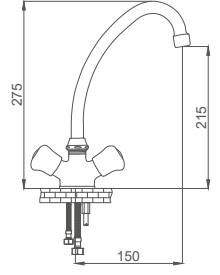

Code / Kod: UZYZ201

Pieces in Cartoon / Koli: 12 Pcs

Swan Neck Faucet

Kuğu Eviye Batarya
Batterie Cygne de
خلائط مغسلة بجعة

Code / Kod: **BK005**
Pieces in Cartoon / Koli: **12 Pcs**

- 50 Cm Flexible Connection
- Easy Installation With Single Screw