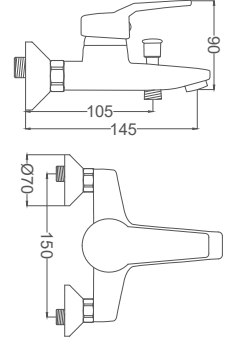

Bathroom Faucet

Banyo Bataryası
Batterie Salle de Bain
خلاط حمام

Code / Kod: BR103
Pieces in Cartoon / Koli: 12 Pcs

- 40mm Ceramic Cartridge
- Single Brass Body

Swan Neck Kitchen Faucet

Kuğu Eviye Bataryası
Batterie Cygne D'évier
خلاط مجلى بجعة

Code / Kod: BR102
Pieces in Cartoon / Koli: 12 Pcs

- 40mm Ceramic Cartridge
- 50 Cm Flexible Connection
- Easy Installation With Single Screw
- Brass Tube

Basin Faucet

Lavabo Bataryası
Batterie de Lavabo
خلاط مغسلة

Code / Kod: BR100
Pieces in Cartoon / Koli: 12 Pcs

- 40mm Ceramic Cartridge
- 50 Cm Flexible Connection
- Easy Installation With Single Screw

Swan Neck Kitchen Faucet

Kuğu Lavabo Bataryası
Batterie Cygne D'évier
خلاط مغسلة بجعة

Code / Kod: BR101
Pieces in Cartoon / Koli: 12 Pcs

- 40mm Ceramic Cartridge
- 50 Cm Flexible Connection
- Easy Installation With Single Screw
- Brass Body

Wall Kitchen Faucet

Aplik Eviye Bataryası
Batterie D'évier en Applique
خلاط مجلى شمعدان

Code / Kod: BR104
Pieces in Cartoon / Koli: 12 Pcs

- 40mm Ceramic Cartridge
- 50 Cm Flexible Connection
- Brass Tube