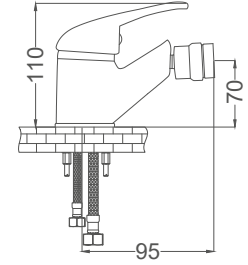

Rotating Basin Faucet

Döner Lavabo Bataryası
Batterie de Lavabo Tournant
خلائط مغسلة جسم دوار

Code / Kod: **RS228**
Pieces in Cartoon / Koli: 12 Pcs

- 40mm Ceramic Cartridge
- 50 Cm Flexible Connection
- Easy Installation With Single Screw
- Brass Tube