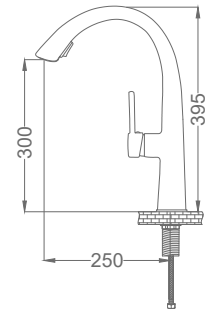

Neck Kitchen Faucet

Spiralli Eviye Bataryası (Altın Renkli)
Batterie Cygne D'évier
خلاط مجلى بجعة

Code / Kod: DVA007
Pieces in Cartoon / Koli: 6 Pcs

- 35mm Ceramic Cartridge
- Single Brass Body
- 50 Cm Flexible Connection
- Easy Installation With Single Screw
- Nelon Hose