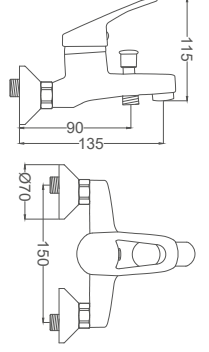

Bathroom Faucet

Banyo Bataryası
Batterie Salle de Bain
خلاط حمام

Code / Kod: DML103
Pieces in Cartoon / Koli: 12 Pcs

- 40 mm Open-Close Cartridge
- Single Brass Body

Swan Neck Kitchen Faucet

Kuşu Eviye Bataryası
Batterie Cygne D'évier
خلاط مجلى بجة

Code / Kod: DML102
Pieces in Cartoon / Koli: 12 Pcs

- 40mm Ceramic Cartridge
- 50 Cm Flexible Connection
- Easy Installation With Single Screw
- Brass Tube

Swan Neck Kitchen Faucet

Kuşu Lavabo Bataryası
Batterie Cygne D'évier
خلاط مغسلة بجة

Code / Kod: DML101
Pieces in Cartoon / Koli: 12 Pcs

- 40mm Ceramic Cartridge
- 50 Cm Flexible Connection
- Easy Installation With Single Screw
- Brass Tube

Basin Faucet

Yüksek Tip Lavabo Bataryası
Batterie de Lavabo
خلاط مغسلة

Code / Kod: DML114
Pieces in Cartoon / Koli: 12 Pcs

- 40mm Ceramic Cartridge
- 50 Cm Flexible Connection
- Easy Installation With Single Screw
- Single Brass Body