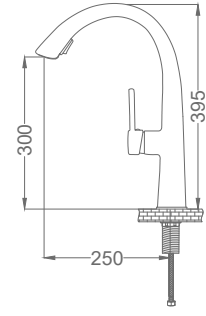

Neck Kitchen Faucet

Spiralli Eviye Bataryası (Siyah Renkli)
Batterie Cygne D'évier
خلاط مجلى بجعة

Code / Kod: DVA006
Pieces in Cartoon / Koli: 6 Pcs

- 35mm Ceramic Cartridge
- Single Brass Body
- 50 Cm Flexible Connection
- Easy Installation With Single Screw
- Nelon Hose