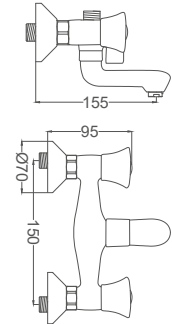

Neck Kitchen Faucet

Dönerli Eviye Bataryası
Batterie Cygne D'évier
خلائط مجلى بجعة

Code / Kod: **ULT200**

Pieces in Cartoon / Koli: 12 Pcs