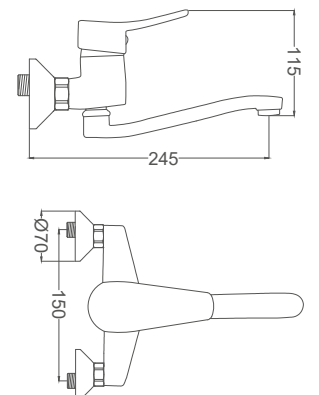

Bathroom Faucet

Banyo Bataryası
Batterie Salle de Bain
خلاط حمام

- 40mm Ceramic Cartridge
- Single Brass Body

Code / Kod: ASL103

Pieces in Cartoon / Koli: 12 Pcs

Swan Neck Kitchen Faucet

Kuğu Eviye Bataryası
Batterie Cygne D'évier
خلاط مجلى بجعة

- 40mm Ceramic Cartridge
- Single Brass Body
- 50 Cm Flexible Connection
- Easy Installation With Single Screw

Code / Kod: ASL102

Pieces in Cartoon / Koli: 12 Pcs

Basin Faucet

Lavabo Bataryası
Batterie de Lavabo
خلاط مغسلة

- 40mm Ceramic Cartridge
- Single Brass Body
- 50 Cm Flexible Connection
- Easy Installation With Single Screw

Code / Kod: ASL100

Pieces in Cartoon / Koli: 12 Pcs

Swan Neck Kitchen Faucet

Kuğu Lavabo Bataryası
Batterie Cygne D'évier
خلاط مغسلة بجعة

- 40mm Ceramic Cartridge
- Single Body, Brass Tube
- 50 Cm Flexible Connection
- Easy Installation With Single Screw

Code / Kod: ASL101

Pieces in Cartoon / Koli: 12 Pcs

Wall Kitchen Faucet

Aplik Eviye Bataryası
Batterie D'évier en Applique
خلاط مجلى شمعدان

- 40mm Ceramic Cartridge
- Single Body, Brass Casting, Brass Tube

Code / Kod: ASL106

Pieces in Cartoon / Koli: 12 Pcs