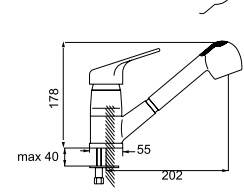

Kitchen Faucet

Döner Eviye Bataryası
Batterie Cygne D'évier
خلائط مجلی شمعدان

Code / Kod: **RS221**
Pieces in Cartoon / Koli: 12 Pcs

- 40mm Ceramic Cartridge
- 50 Cm Flexible Connection
- Easy Installation With Single Screw
- Brass Tube