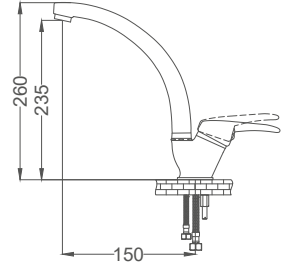

- 40 mm Open-Close Cartridge
- Single Brass Body

Swan Neck Kitchen Faucet

Kuşu Eviye Bataryası
Batterie Cygne D'évier
خلاط مجلى بجة

Code / Kod: DML102
Pieces in Cartoon / Koli: 12 Pcs

- 40mm Ceramic Cartridge
- 50 Cm Flexible Connection
- Easy Installation With Single Screw
- Brass Tube