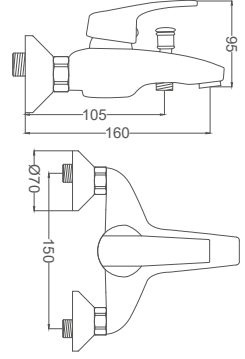

- 40mm Ceramic Cartridge
- Single Brass Body

Bathroom Faucet

Banyo Bataryası
Batterie Salle de Bain
خلائم حمام

Code / Kod: **GRN501**
Pieces in Cartoon / Koli: 6 Pcs

- 40mm Ceramic Cartridge
- Single Brass Body