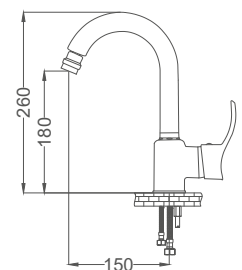

Swan Neck Kitchen Faucet

Kuşu Lavabo Bataryası
Batterie Cygne D'évier
خلاط مغسلة بجعة

Code / Kod: **AKD101**

Pieces in Cartoon / Koli: 12 Pcs

- 40mm Ceramic Cartridge
- 50 Cm Flexible Connection
- Easy Installation With Single Screw
- Moving Aerator