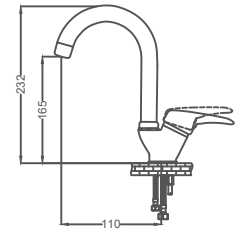

Swan Neck Kitchen Faucet

Baston Kuşu Lavabo Bataryası
Batterie Cygne D'évier
خلاط مغسلة بجعة

Code / Kod: LA201

Pieces in Cartoon / Koli: 12 Pcs

- 35mm Ceramic Cartridge
- 50 Cm Flexible Connection
- Easy Installation With Single Screw