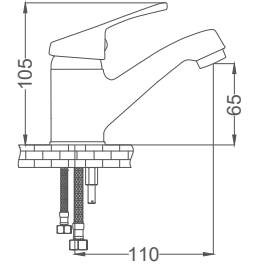

Basin Faucet

Lavabo Bataryası
Batterie de Lavabo
خلائط مغسلة

Code / Kod: **SRN103**
Pieces in Cartoon / Koli: 12 Pcs

- 35mm Ceramic Cartridge
- Single Brass Body
- Easy Installation With Single Screw
- 50 Cm Flexible Connection