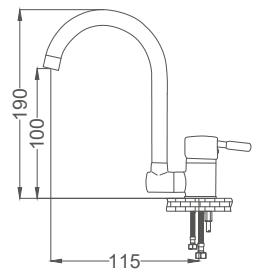

Kitchen Faucet

Cam Önü Eviye Bataryası
Batterie Cygne D'évier
خلائط مجلى شمعدان

Code / Kod: **CMN001**

Pieces in Cartoon / Koli: 12 Pcs

- 35mm Ceramic Cartridge
- Easy Installation With Single Screw
- Moving Aerator
- 50 Cm Flexible Connection
- Single Brass Body