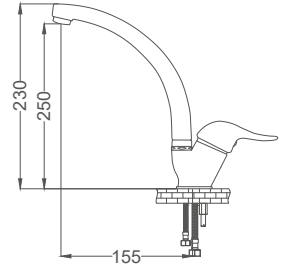

- 40mm Ceramic Cartridge
- Single Brass Body
- 50 Cm Flexible Connection
- Easy Installation With Single Screw

High Type Faucet

Yüksek Tip Lavabo Bataryası
Batterie de Lavabo
خلاط مغسلة

Code / Kod: **SER114**
Pieces in Cartoon / Koli: 12 Pcs