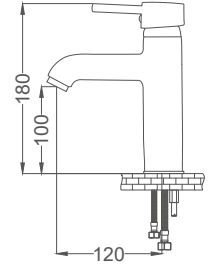

Basin Faucet

Lavabo Bataryası
Batterie de Lavabo
خلائط مغسلة

Code / Kod: **CM100**
Pieces in Cartoon / Koli: 12 Pcs

- 35mm Ceramic Cartridge
- Single Brass Body
- Easy Installation With Single Screw
- 50 Cm Flexible Connection