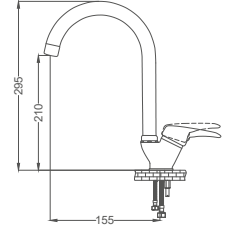

Swan Neck Kitchen Faucet

Kuşu Lavabo Bataryası
Batterie Cygne D'évier
خلاط مغسلة بجعة

Code / Kod: LA202

Pieces in Cartoon / Koli: 12 Pcs

- 35mm Ceramic Cartridge
- 50 Cm Flexible Connection
- Easy Installation With Single Screw