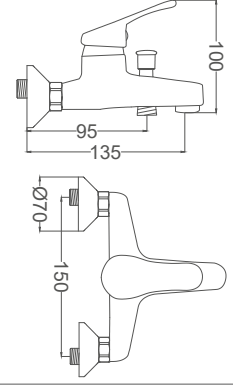

Bathroom Faucet

Banyo Bataryası
Batterie Salle de Bain
خلائط حمام

Code / Kod: **SRN100**
Pieces in Cartoon / Koli: 12 Pcs

- 35mm Open-Close Cartridge
- Single Brass Body