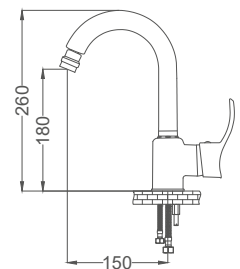

Swan Neck Kitchen Faucet

Beyaz Altın Kuğu Lavabo Bataryası
Batterie Cygne D'évier
خلاط مغسلة بجعة

Code / Kod: **AKD301**
Pieces in Cartoon / Koli: 12 Pcs

- 40mm Ceramic Cartridge
- 50 Cm Flexible Connection
- Easy Installation With Single Screw