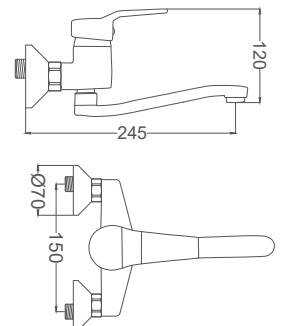

Wall Kitchen Faucet

Aplik Eviye Bataryası
Batterie D'évier en Applique
خلاط مجلى شمعدان

Code / Kod: BR104
Pieces in Cartoon / Koli: 12 Pcs

- 40mm Ceramic Cartridge
- 50 Cm Flexible Connection
- Brass Tube