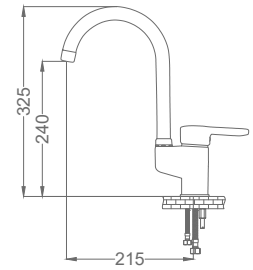

Swan Neck Kitchen Faucet

Kuğu Eviye Bataryası
Batterie Cygne D'évier
خلاط مجلى

Code / Kod: **OMG102**

Pieces in Cartoon / Koli: 12 Pcs

- 40mm Ceramic Cartridge
- 50 Cm Flexible Connection
- Easy Installation With Single Screw