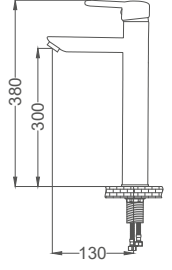

WARRANTY 2 YEARS

Basin Faucet (30 Cm)

Lavabo Bataryası (30cm)
Batterie de Lavabo
خلائط مغسلة

Code / Kod: ZRV109

Pieces in Cartoon / Koli: 6 Pcs

- 40mm Ceramic Cartridge
- Brass Tube, Brass Body
- 50 Cm Flexible Connection
- Easy Installation With Single Screw