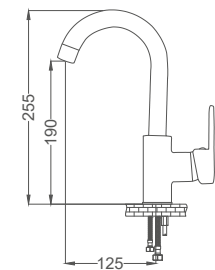

Swan Neck Kitchen Faucet

Siyah Krom Kuğu Lavabo Bataryası
Batterie Cygne D'évier
خلاط مغسلة بجمعة

Code / Kod: **ZRV301-K**
Pieces in Cartoon / Koli: 12 Pcs

- 35mm Ceramic Cartridge
- 50 Cm Flexible Connection
- Easy Installation With Single Screw